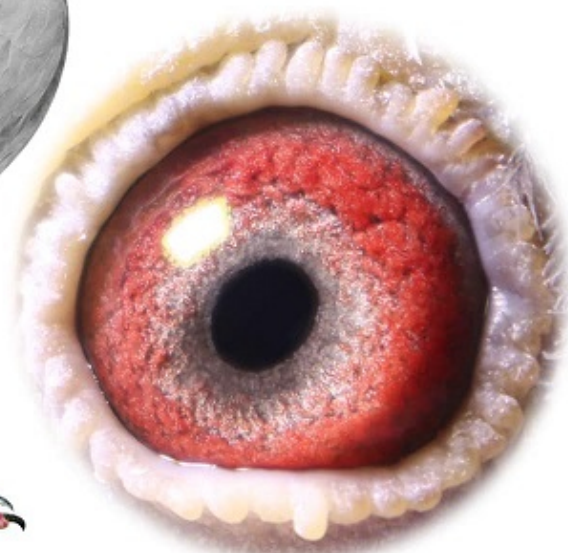

RO 18-105003 F

'DE 003'

Loc 1 National Cat. H-Olimpic FNCPR 2021

Loc 4 National General FNCPR 2021

1 / 12564 p. 672 km

1 / 1229 p. 395 km

2 / 13117 p. 394 km

3 / 2995 p. 395 km

5 / 4731 p. 672 km

22 / 2400 p. 672 km

Semisora cu RO 19-1007132 - FANTASTIC 32

Loc 1 National General FNCPR 2021

Loc 1 National Demifond FNCPR 2021

Loc 1 W.B.P. All Round FNCPR 2021

Loc 2 National Viteza FNCPR 2021

Loc 2 National Cat. H-Olimpic FNCPR 2021

Orig. Vieru Liviu