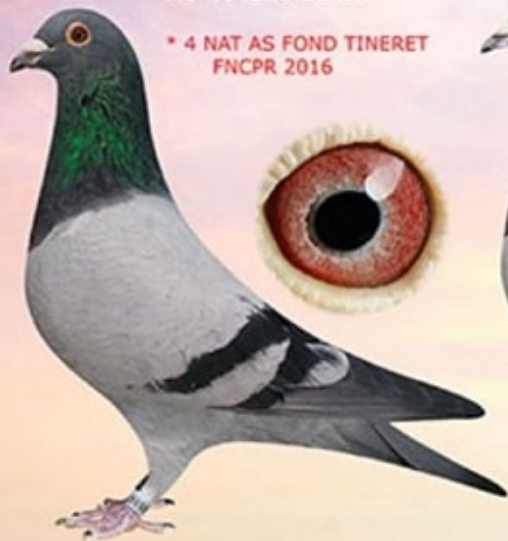

RO 454516-15 M

* 4 NAT AS FOND TINERET
FNCPR 2016