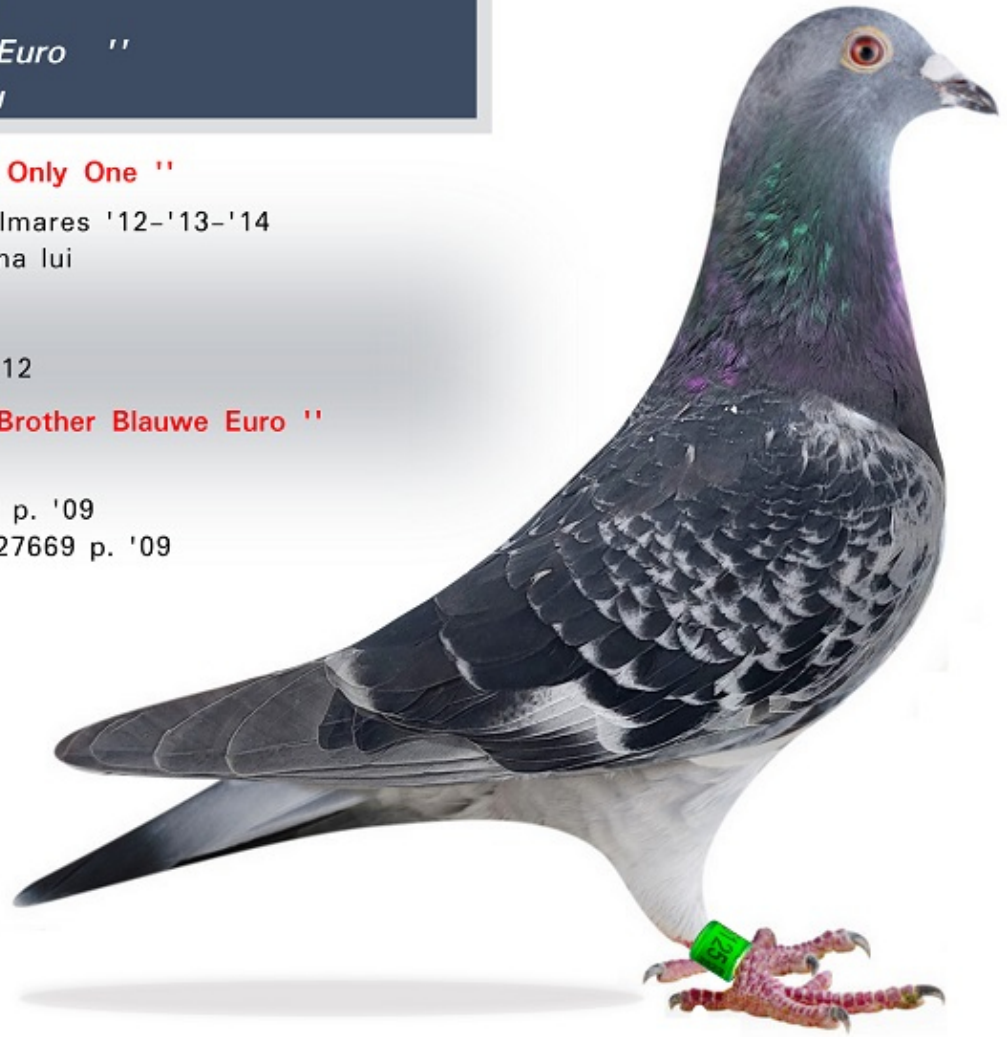

Nepot Bro. Blauwe Euro

Mascul RO-23-545125

Crescator/Grower: Roman Claudiu

Culoare/Color: Solzat

Culoare Ochi/Eye Color: Galben

Categorie/Category: Maraton

RO 23-545125

" Nepot Bro. Blauwe Euro "

Original Roman Claudiu

Fiu NL 08-5814562 " Tata Only One "

12 National AS Maraton Palmares '12-'13-'14

Frate " 5723303-07 " mama lui

1 International Berlin '12

6 National Berlin '12

3 National Marton Extrem '12

Fiu RO 17-559629 " Fiica Brother Blauwe Euro "

1 National AS maraton '9

32 National Barcelona 8042 p. '09

79 International Barcelona 27669 p. '09

54 National Barcelona '10