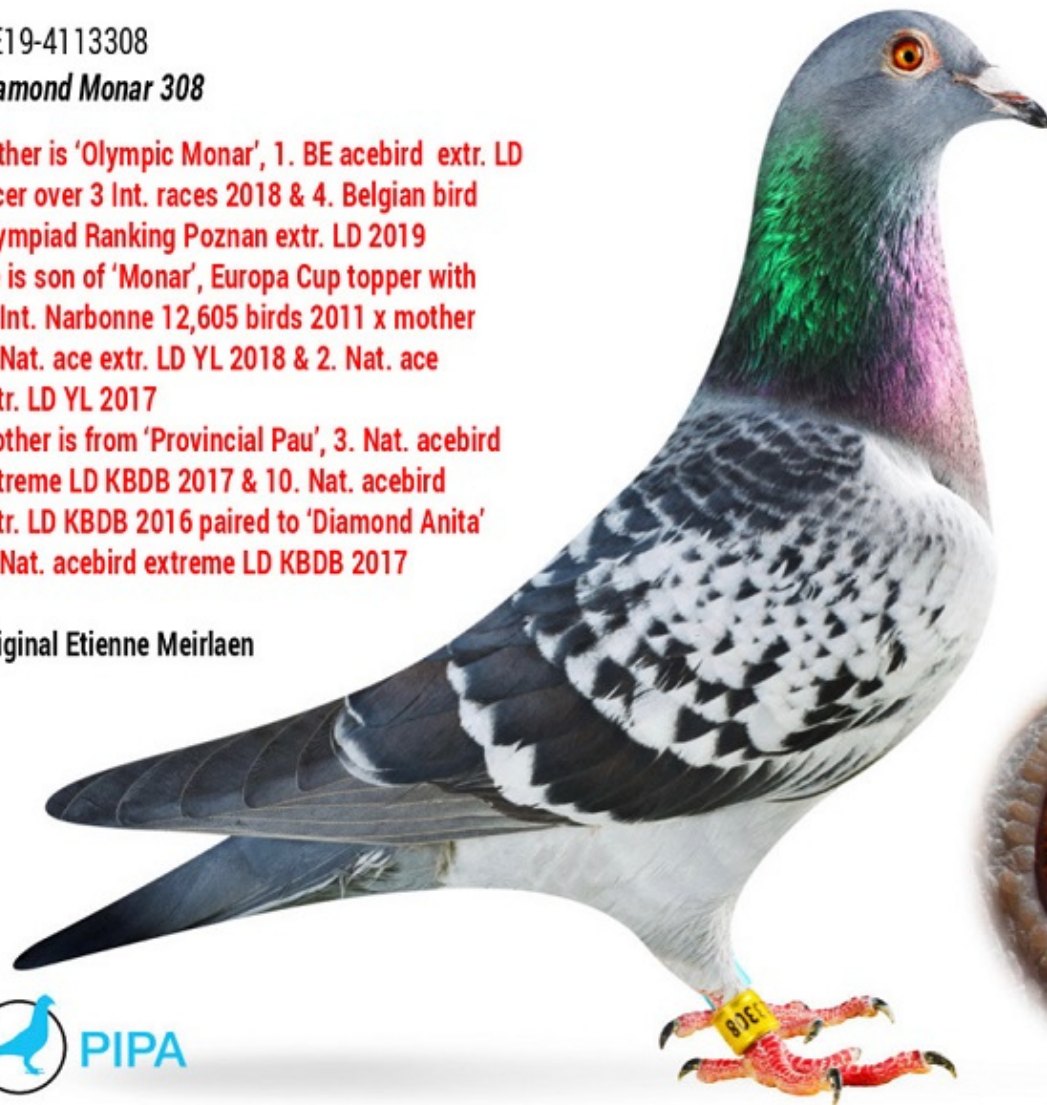

BE19-4113308

Diamond Monar 308

Father is 'Olympic Monar', 1. BE acebird extr. LD racer over 3 Int. races 2018 & 4. Belgian bird Olympiad Ranking Poznan extr. LD 2019

He is son of 'Monar', Europa Cup topper with 1. Int. Narbonne 12,605 birds 2011 x mother 1. Nat. ace extr. LD YL 2018 & 2. Nat. ace extr. LD YL 2017

Mother is from 'Provincial Pau', 3. Nat. acebird extreme LD KBDB 2017 & 10. Nat. acebird extr. LD KBDB 2016 paired to 'Diamond Anita' 1. Nat. acebird extreme LD KBDB 2017

Original Etienne Meirlaen