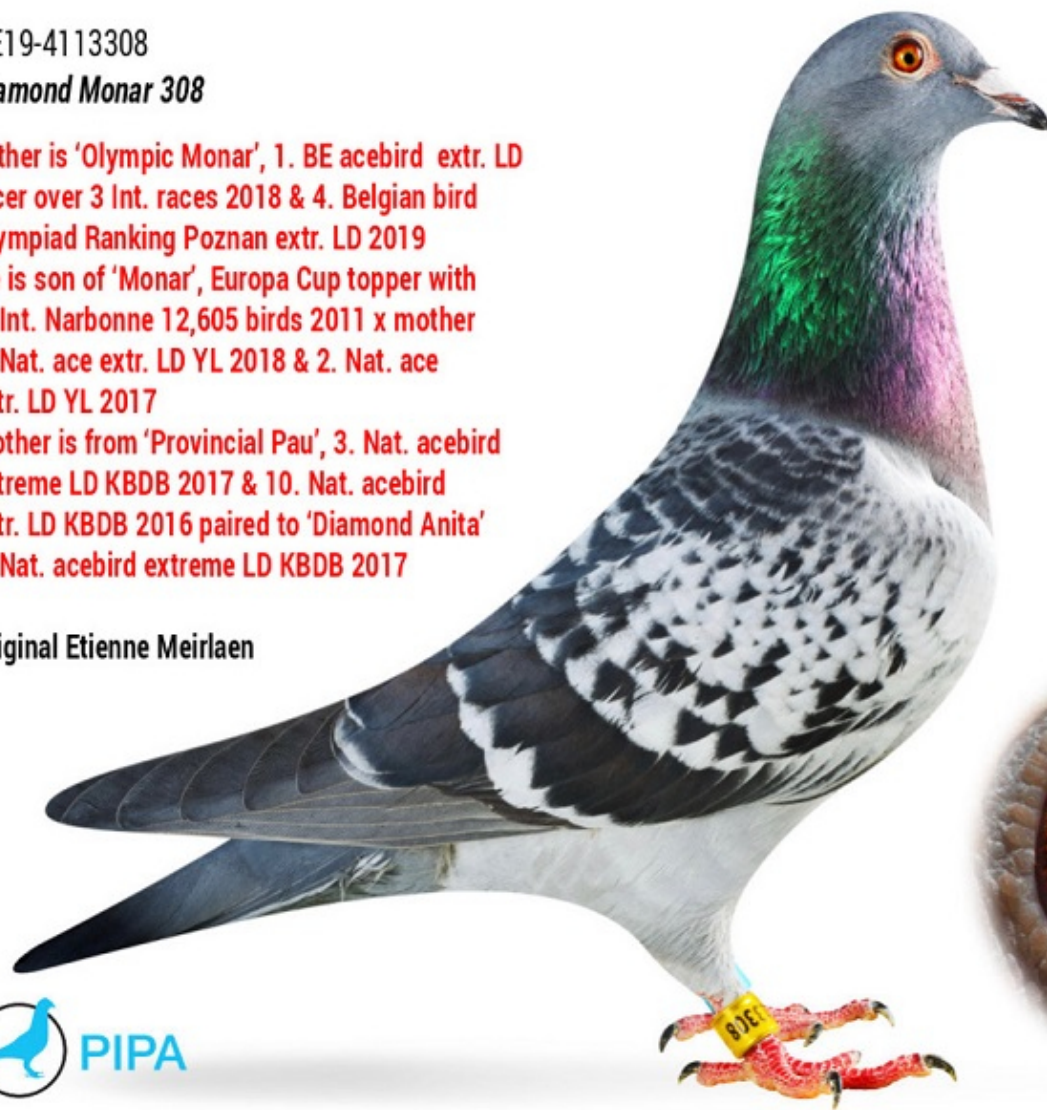

# Nepot Olympic Monar

Pui RO-23-0240477

Crescator/Grower: Bogdan Sorin

Culoare/Color: Albastru

Culoare Ochi/Eye Color: Galben

Categorie/Category: Maraton

## RO 23-0240477

*" Nepot Olympic Monar "*  
*Original Bogdan Sorin*

<https://myloft.ro>

BE19-4113308

**Diamond Monar 308**

Father is 'Olympic Monar', 1. BE acebird extr. LD racer over 3 Int. races 2018 & 4. Belgian bird Olympiad Ranking Poznan extr. LD 2019

He is son of 'Monar', Europa Cup topper with 1. Int. Narbonne 12,605 birds 2011 x mother 1. Nat. ace extr. LD YL 2018 & 2. Nat. ace extr. LD YL 2017

Mother is from 'Provincial Pau', 3. Nat. acebird extreme LD KBDB 2017 & 10. Nat. acebird extr. LD KBDB 2016 paired to 'Diamond Anita' 1. Nat. acebird extreme LD KBDB 2017

Original Etienne Meirlaen