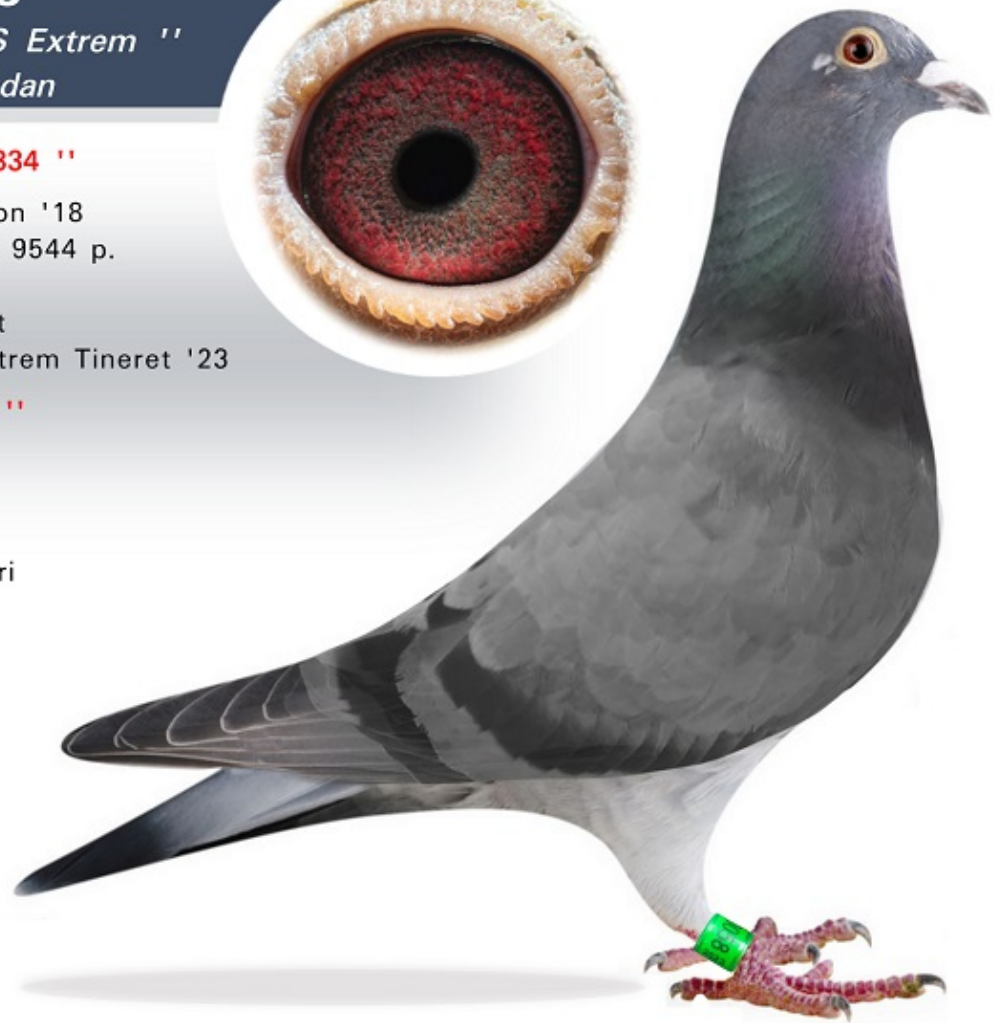

Semifrate 6 Jud. AS Extrem

Femela RO-23-0400058

Crescator/Grower: Munteanu Bogdan Culoare Ochi/Eye Color: Galben

Culoare/Color: Albastru

Categorie/Category: Maraton

RO 23-0400058

" Semifrate 6 Jud. AS Extrem "
Original Munteanu Bogdan

Fiu DV 04900-21-5 " Fiu 334 "

7 National AS Vogel Maraton '18
27 International St. Vincent 9544 p.
Semifrate " Blue Cor "
4 Judetean Maraton Tineret
Tatal lui 6 Judetean AS Extrem Tineret '23

Fiu RO 19-7977 " De 977 "

Sora cu 11 Klem 947 km
35 Kelm 947 km
58 Madona 1061 km
11 Judetean Maraton Maturi

Voiajor.net