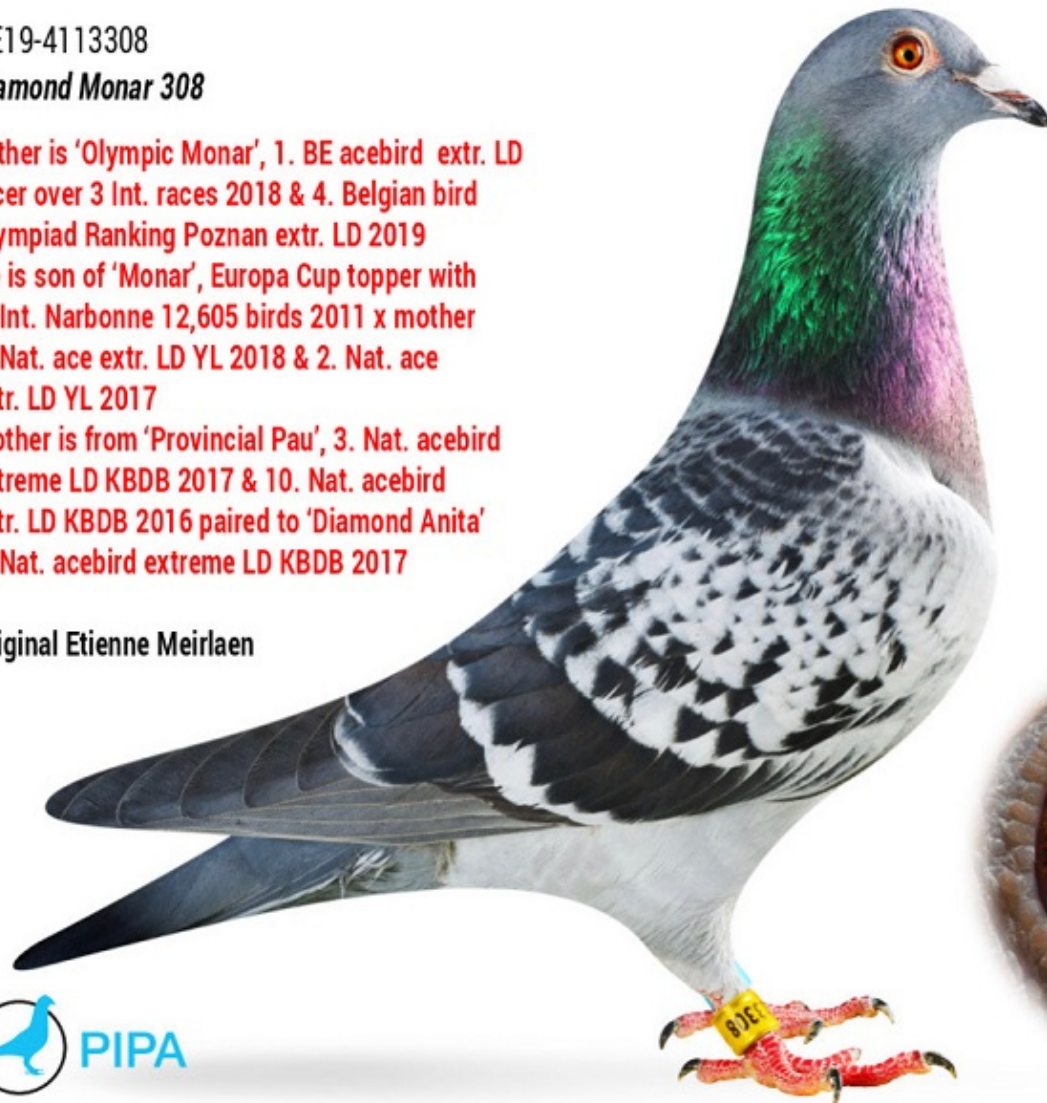

BE19-4113308

Diamond Monar 308

Father is 'Olympic Monar', 1. BE acebird extr. LD racer over 3 Int. races 2018 & 4. Belgian bird Olympiad Ranking Poznan extr. LD 2019

He is son of 'Monar', Europa Cup topper with 1. Int. Narbonne 12,605 birds 2011 x mother 1. Nat. ace extr. LD YL 2018 & 2. Nat. ace extr. LD YL 2017

Mother is from 'Provincial Pau', 3. Nat. acebird extreme LD KBDB 2017 & 10. Nat. acebird extr. LD KBDB 2016 paired to 'Diamond Anita' 1. Nat. acebird extreme LD KBDB 2017

Original Etienne Meirlaen