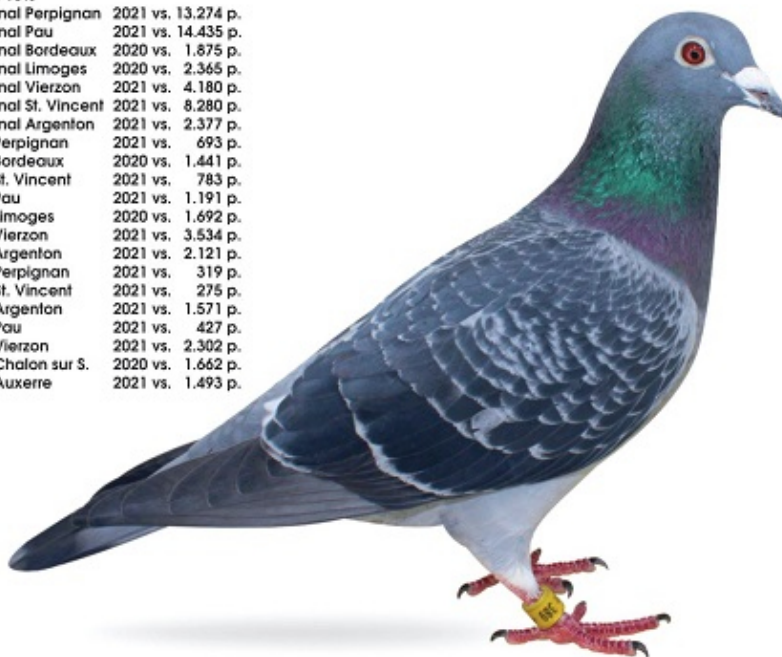

Results in the first 10%

62. international Perpignan	2021 vs. 13.274 p.
81. international Pau	2021 vs. 14.435 p.
16. international Bordeaux	2020 vs. 1.875 p.
62. international Limoges	2020 vs. 2.365 p.
157. international Vierzon	2021 vs. 4.180 p.
451. international St. Vincent	2021 vs. 8.280 p.
135. international Argenton	2021 vs. 2.377 p.
4. national Perpignan	2021 vs. 693 p.
16. national Bordeaux	2020 vs. 1.441 p.
9. national St. Vincent	2021 vs. 783 p.
31. national Pau	2021 vs. 1.191 p.
55. national Limoges	2020 vs. 1.692 p.
152. national Vierzon	2021 vs. 3.534 p.
133. national Argenton	2021 vs. 2.121 p.
1. regional Perpignan	2021 vs. 319 p.
5. regional St. Vincent	2021 vs. 275 p.
58. regional Argenton	2021 vs. 1.571 p.
17. regional Pau	2021 vs. 427 p.
98. regional Vierzon	2021 vs. 2.302 p.
92. regional Chalon sur S.	2020 vs. 1.662 p.
130. regional Auxerre	2021 vs. 1.493 p.

DV04900-19-389

"Olympic Marathon King"