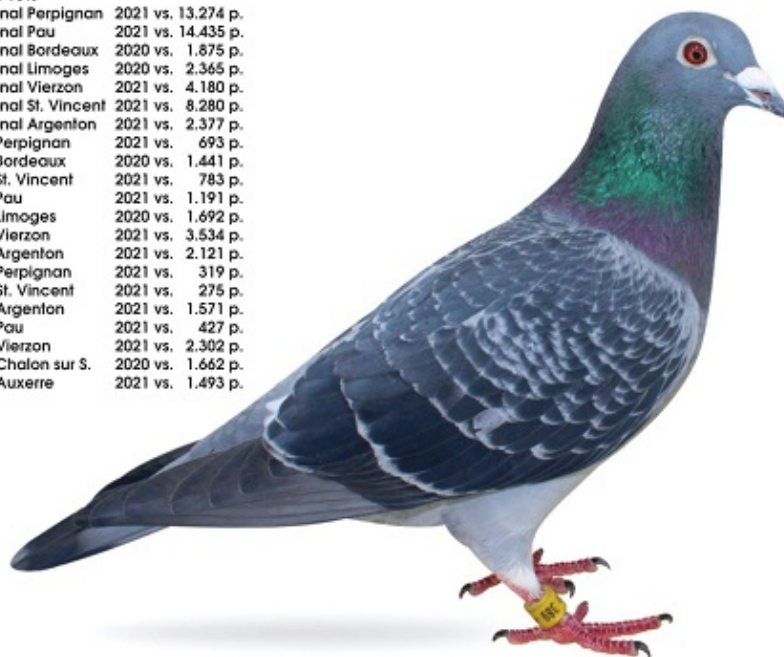

Results in the first 10%

62. international Perpignan	2021 vs. 13.274 p.
81. international Pau	2021 vs. 14.435 p.
16. international Bordeaux	2020 vs. 1.875 p.
62. international Limoges	2020 vs. 2.365 p.
157. international Vierzon	2021 vs. 4.180 p.
451. international St. Vincent	2021 vs. 8.280 p.
135. international Argenton	2021 vs. 2.377 p.
4. national Perpignan	2021 vs. 693 p.
16. national Bordeaux	2020 vs. 1.441 p.
9. national St. Vincent	2021 vs. 783 p.
31. national Pau	2021 vs. 1.191 p.
55. national Limoges	2020 vs. 1.692 p.
152. national Vierzon	2021 vs. 3.534 p.
133. national Argenton	2021 vs. 2.121 p.
1. regional Perpignan	2021 vs. 319 p.
5. regional St. Vincent	2021 vs. 275 p.
58. regional Argenton	2021 vs. 1.571 p.
17. regional Pau	2021 vs. 427 p.
98. regional Vierzon	2021 vs. 2.302 p.
92. regional Chalon sur S.	2020 vs. 1.662 p.
130. regional Auxerre	2021 vs. 1.493 p.

DV04900-19-389

"Olympic Marathon King"