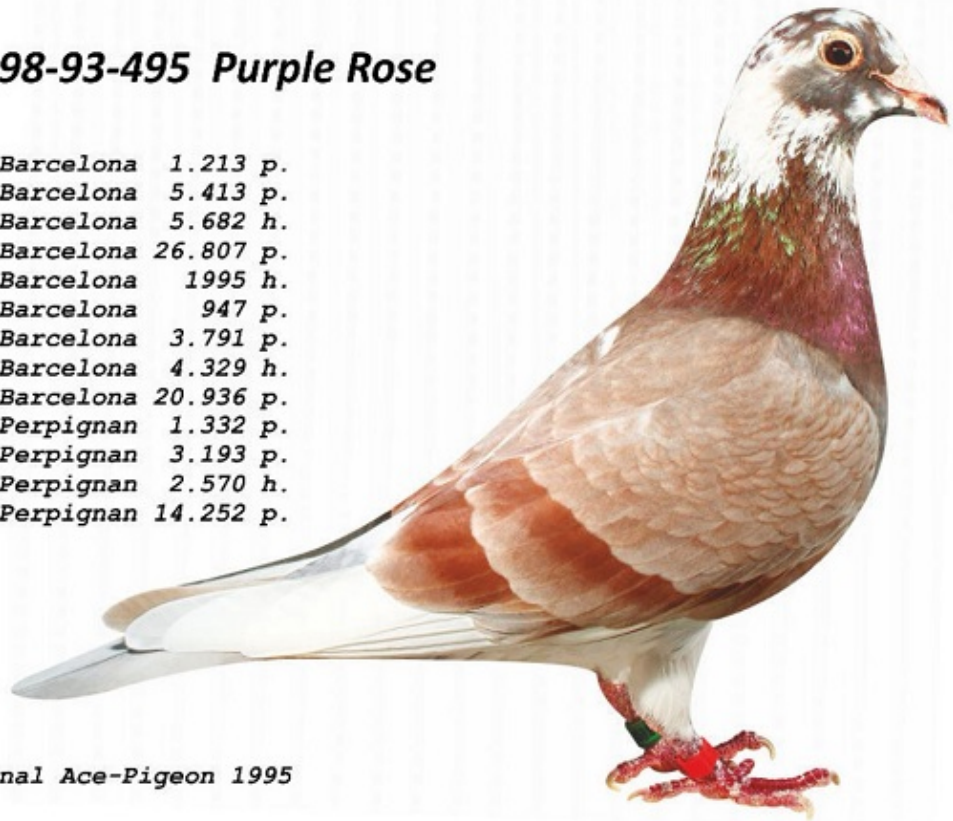

1. international Ace-Pigeon 1995