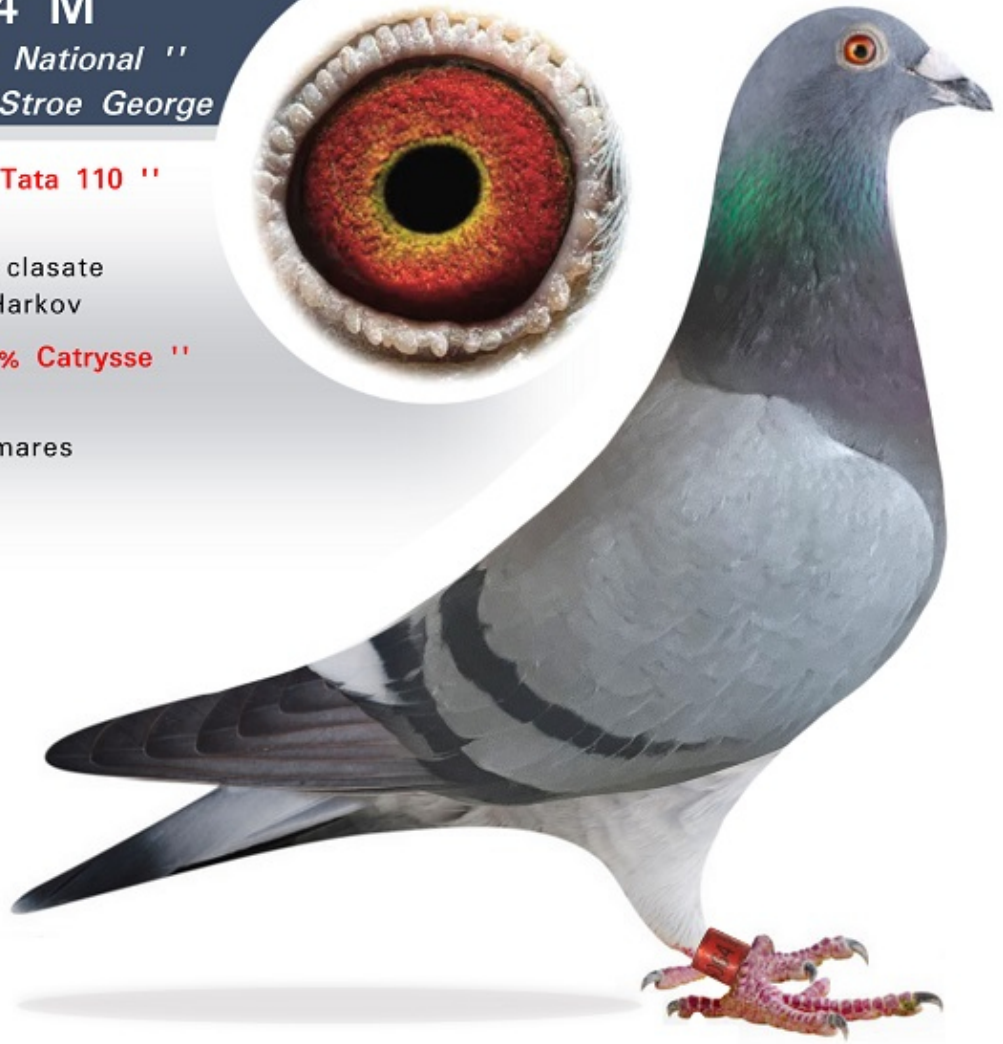

Frate 1 Nat. AS National

Mascul RO-22-1335064

Crescator/Grower: Stancu Ion

Culoare/Color: Albastru

Culoare Ochi/Eye Color: Galben

Categorie/Category: Fond, Maraton

RO 22-1335064 M

" Frate 1 National AS National "
Original Stancu Ion & Stroe George

Voiajor.net

Pedigree porumbel: RO-22-1335064 M

BE2004 (2014) - 6027960

CUC
(2014-INELAT CU INEL
VECHI DE 2004)
Tata campion national AS
National 2017 52110-2015
FRATE BUN CU RO-14-31604
0- F- CUCA 2016 - 6 MARA
TOANE CLASATE 2017
PALMARES 2 ANI MARATON
EXTREM HARCOV