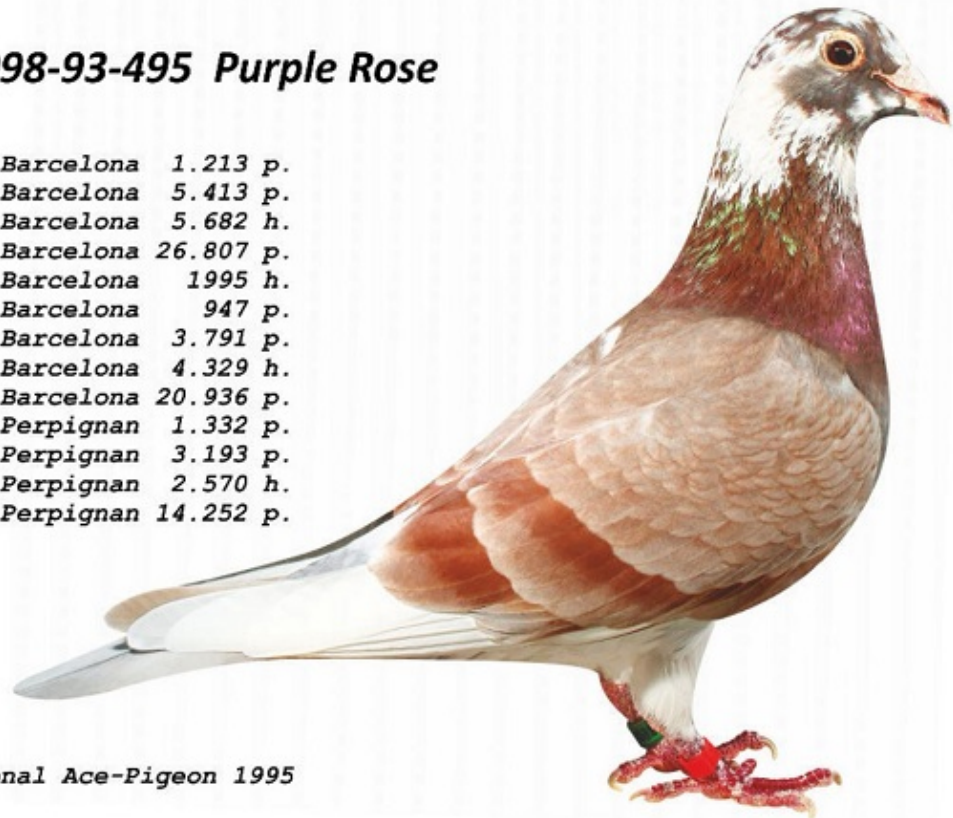

1. international Ace-Pigeon 1995