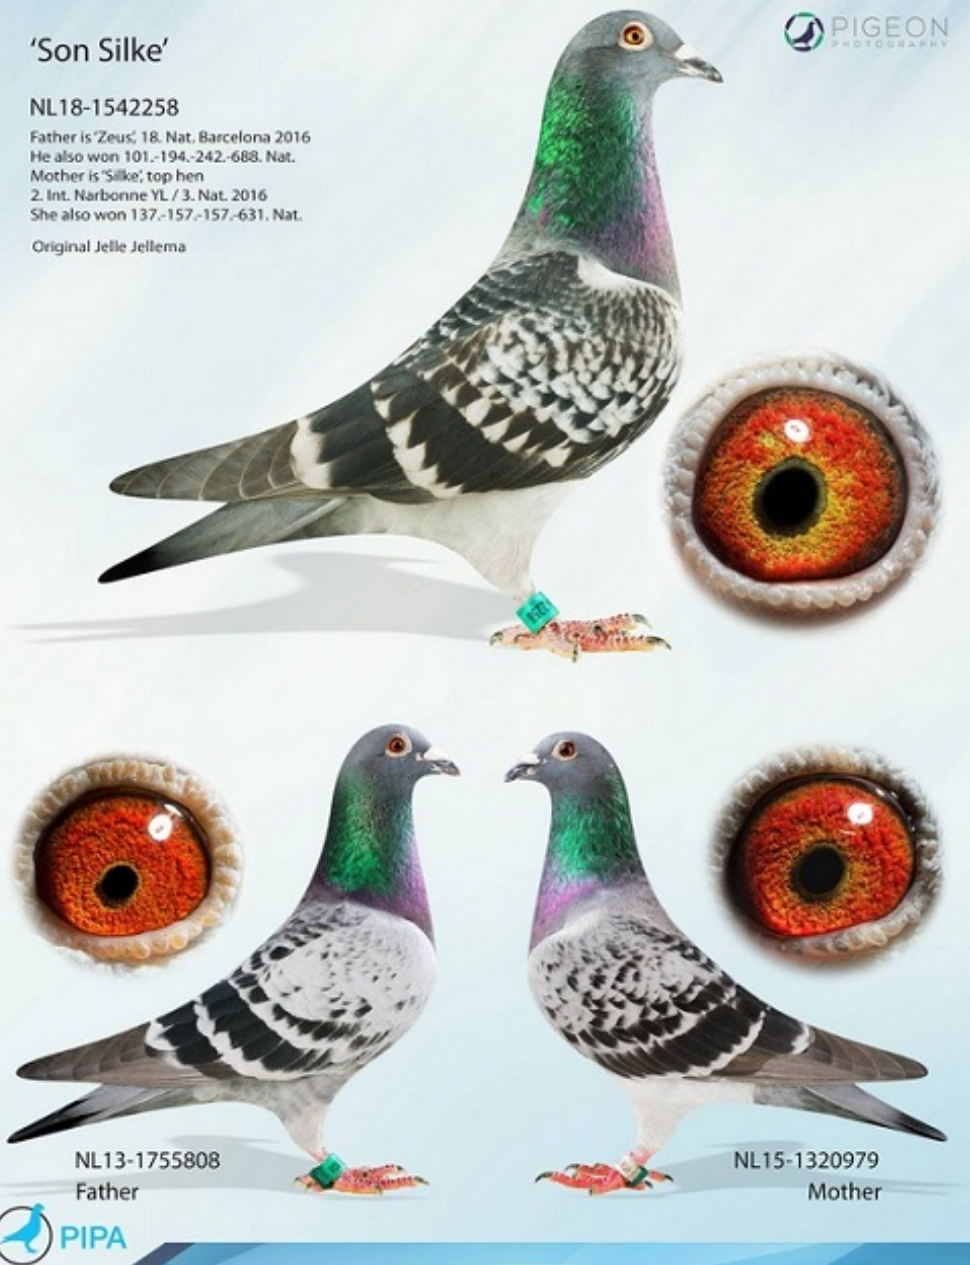

'Son Silke'

NL18-1542258

Father is 'Zeus', 18. Nat. Barcelona 2016
He also won 101.-194.-242.-688. Nat.
Mother is 'Silke', top hen
2. Int. Narbonne YL / 3. Nat. 2016
She also won 137.-157.-157.-631. Nat.

Original Jelle Jellema

Bids

24 Feb 17:22	2000 EUR	Ciobanu Bogdan
24 Feb 17:21	1900 EUR	Great Hole
17 Feb 22:15	1800 EUR	Ciobanu Bogdan
14 Feb 08:42	1700 EUR	Great Hole
11 Feb 20:30	1600 EUR	Surprise
11 Feb 18:51	1500 EUR	Vagenende
11 Feb 18:50	1400 EUR	Ciobanu Bogdan
11 Feb 18:26	1300 EUR	Vagenende
11 Feb 18:26	1200 EUR	FamToom
11 Feb 17:59	1100 EUR	Vagenende

[Show all bids >](#)

Bred by: Jelle Jellema

Offered by: Jelle Jellema

DNA Certificate: Both parents

PIPA Exclusive

Jelle Jellema has chosen PIPA as exclusive online seller. This means that birds offered on PIPA are first hand and directly offered by Jelle Jellema. Pigeons bred by Jelle Jellema offered on other websites are not directly offered and are second hand.

Characteristics

Gender	Cock
Eye color	yellow
Pigeon color	checkered
Disciplines	Long distance, Extreme long distance

PPQC

General characteristics