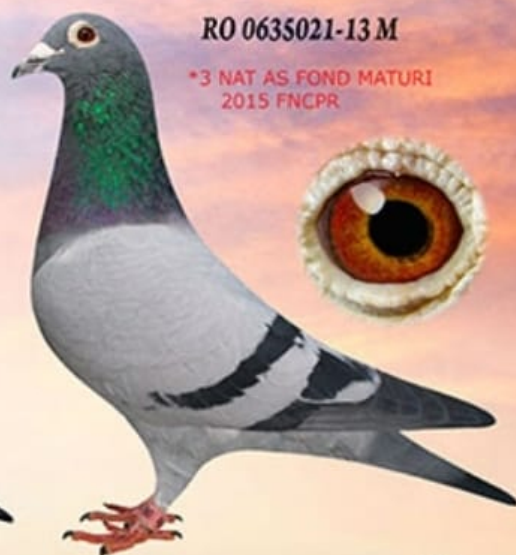

RO 0635021-13 M

*3 NAT AS FOND MATUREI
2015 FNCPR