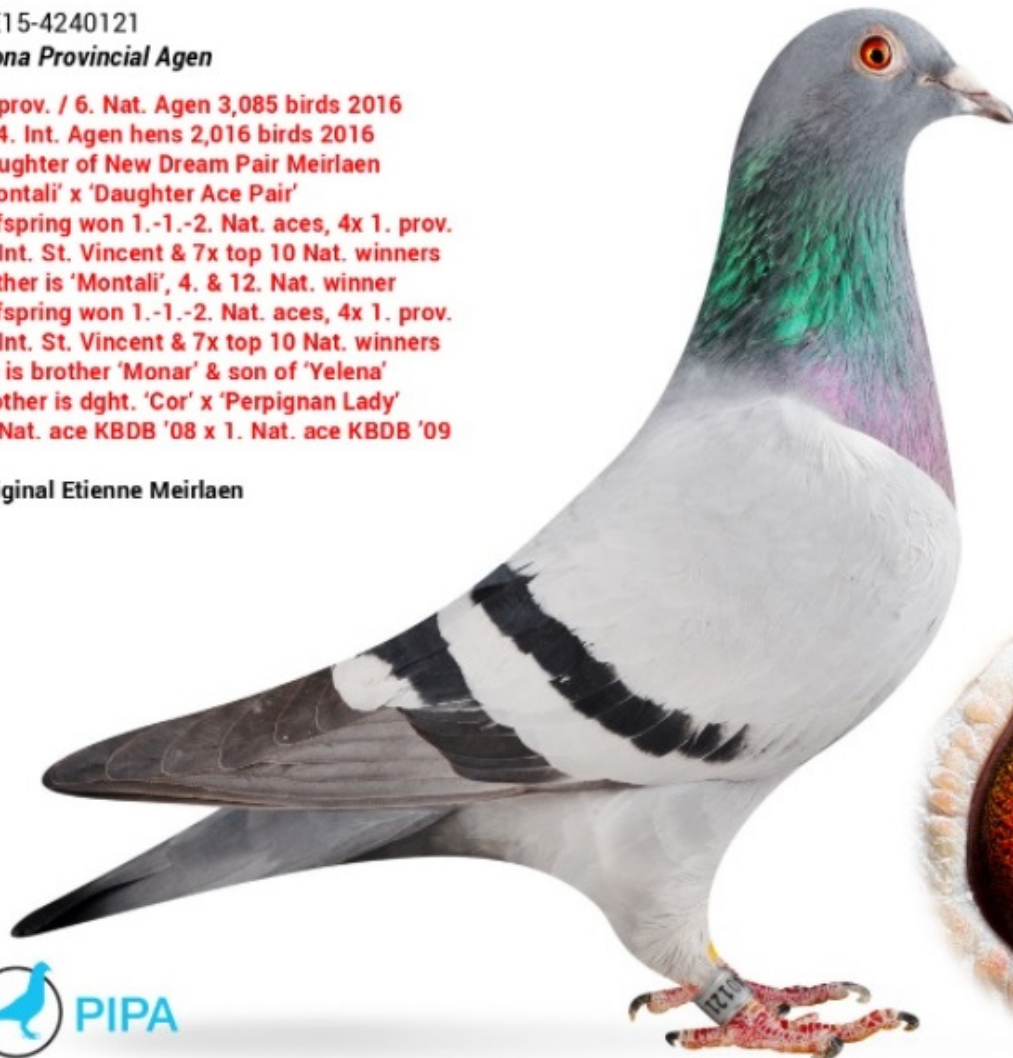

BE15-4240121

Mona Provincial Agen

1. prov. / 6. Nat. Agen 3,085 birds 2016
= 4. Int. Agen hens 2,016 birds 2016
Daughter of New Dream Pair Meirlaen
'Montali' x 'Daughter Ace Pair'
Offspring won 1.-1.-2. Nat. aces, 4x 1. prov.
1. Int. St. Vincent & 7x top 10 Nat. winners
Father is 'Montali', 4. & 12. Nat. winner
Offspring won 1.-1.-2. Nat. aces, 4x 1. prov.
1. Int. St. Vincent & 7x top 10 Nat. winners
He is brother 'Monar' & son of 'Yelena'
Mother is dght. 'Cor' x 'Perpignan Lady'
1. Nat. ace KBDB '08 x 1. Nat. ace KBDB '09

Original Etienne Meirlaen

'Superbreeder 214'

♂ BE11-4312214

direct son of Monar

(Grand)father of superstars

2. Intnat Ace ELD 2017 ('Provincial Pau')
3. Nat. acebird extreme long dist. KBDB 2017 ('Provincial Pau')
7. Nat. acebird extreme long distance YL KBDB 2014 ('All In One')
10. Nat. acebird extreme long distance KBDB 2016 ('Provincial Pau')
10. Nat. acebird extreme long distance KBDB 2014 ('055/13')
1. prov. St Vincent / 2. Nat. /10. Int. 10,623 b. 2019 ('Prov. St. Vincent')
1. prov. St. Vincent - 515 b. / 11. Nat. 3,053 b. 2017 ('Provincial Pau')
1. prov. Pau - 266 b. / 11. Nat. 1,661 b. 2016 ('Provincial Pau')
1. prov. Souillac - 911 b. / 5. Nat. 4,056 b. 2019 ('James')
1. local / 7. Nat. Perpignan - 4,620 b. 2017 ('Provincial Pau')
3. prov. Agen - 629 b. / 14. Nat. 3,180 b. 2014 ('All In One')
13. Nat. Pau - 2,135 b. (160/13')
14. Int. hens / 64. Nat. Agen - 3,648 b. ('968/14')
19. Nat. Agen - 5,955 b. ('090/19')
33. Int. hens / 110. Nat. Agen - 4,405 b. ('Yessie')
41. Nat. St. Vincent - 3,038 b. ('389/16')
45. Nat. Agen - 5,955 b. ('084/19')
48. Nat. Libourne - 3,248 b. ('059/13')
61. Int. hens / 98. Nat. Agen - 2,932 b. 2016 ('Yessie')
64. Nat. Agen - 3,648 b. 2016 ('968')
76. Nat. Agen - 4,664 b. 2019 ('230/18')
76. Nat. Pau - 2,791 b. 2019 ('389/16')
77. Nat. Agen - 5,140 b. 2020
77. Nat. Perpignan - 4,191 b. 2016 ('Provincial Pau')
78. Nat. Agen - 5,955 b. ('113/19')
88. Nat. Limoges - 14,937 b. ('111/14')
96. Nat. Poitiers - 14,094 b. ('Yelmon')
98. Nat. Agen - 2,932 b. 2020
100. Nat. Brive - 9,049 b. 2015 ('111/14')