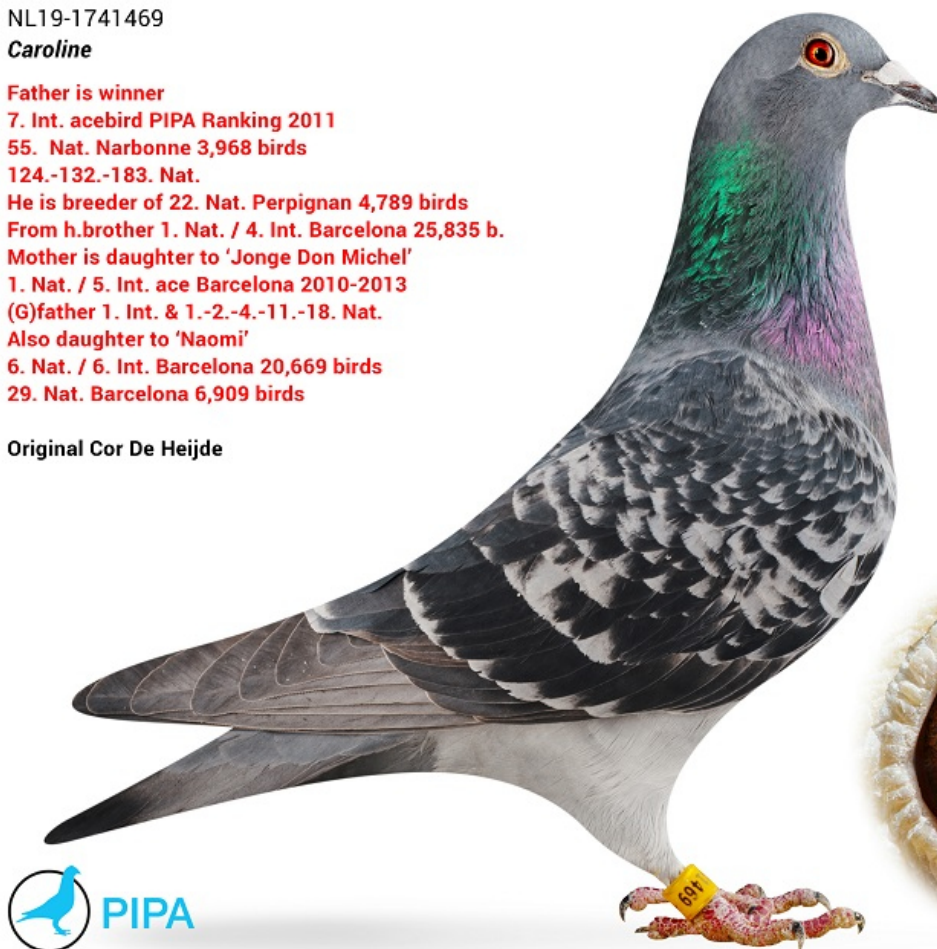

NL19-1741469

Caroline

Father is winner

7. Int. acebird PIPA Ranking 2011

55. Nat. Narbonne 3,968 birds

124.-132.-183. Nat.

He is breeder of 22. Nat. Perpignan 4,789 birds

From h.brother 1. Nat. / 4. Int. Barcelona 25,835 b.

Mother is daughter to 'Jonge Don Michel'

1. Nat. / 5. Int. ace Barcelona 2010-2013

(G)father 1. Int. & 1.-2.-4.-11.-18. Nat.

Also daughter to 'Naomi'

6. Nat. / 6. Int. Barcelona 20,669 birds

29. Nat. Barcelona 6,909 birds

Original Cor De Heijde