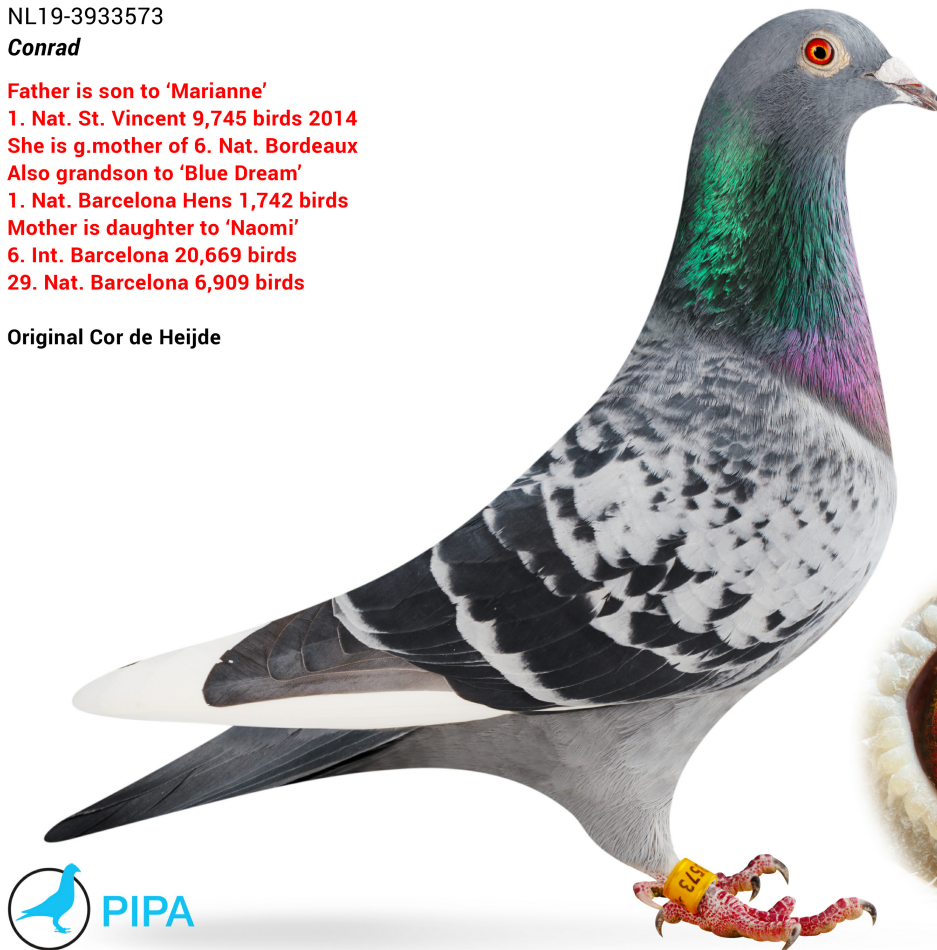

NL19-3933573

Conrad

Father is son to 'Marianne'

1. Nat. St. Vincent 9,745 birds 2014

She is g.mother of 6. Nat. Bordeaux

Also grandson to 'Blue Dream'

1. Nat. Barcelona Hens 1,742 birds

Mother is daughter to 'Naomi'

6. Int. Barcelona 20,669 birds

29. Nat. Barcelona 6,909 birds

Original Cor de Heijde