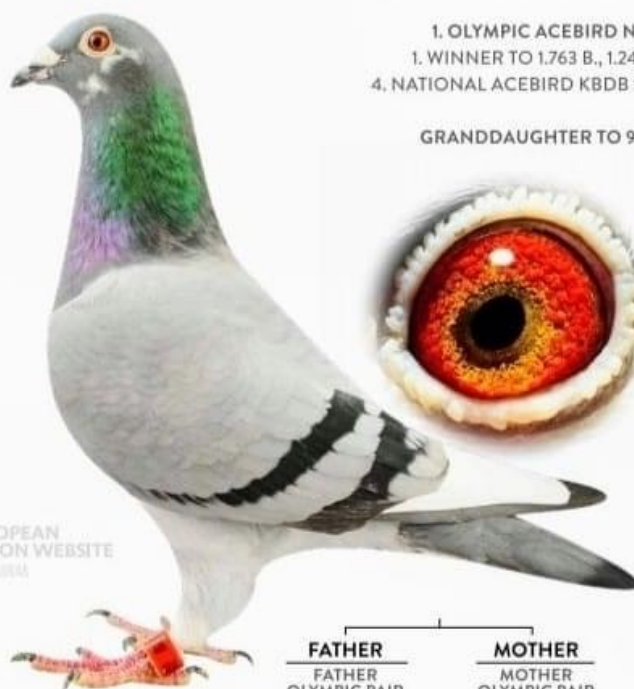

FATHER
FATHER
OLYMPIC PAIR
BE10-6291397

MOTHER
MOTHER
OLYMPIC PAIR
BE10-6271300

* = Not in the auction

OFFSPRING TO GOEDE RODE x OLYMPIC ROSITA ARE MASSIVE 1. PRIZE WINNERS!