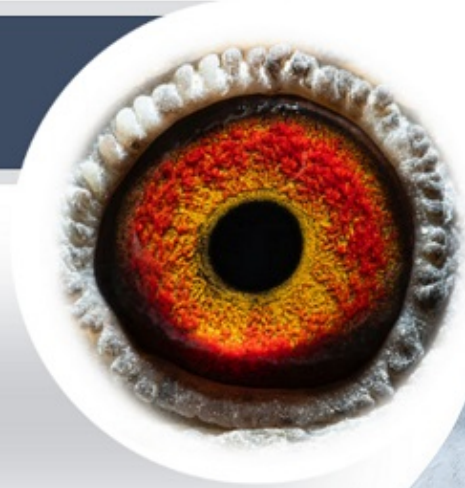

Nepot 1 AS Duif

Mascul RO-24-11349

Crescator/Grower: Cazacu Alexandru

Culoare/Color: Albastru

Culoare Ochi/Eye Color: Galben

Categorie/Category: Viteza

RO 24-11349 M

" Nepot 1 AS Duif "

Original Cazacu Alexandru

Fiu BE 20-6050203 " Fiu 2 AS Duif "

Gebr. Aerts

Fiu BE 21-6019600 " Fiica 056 "

1 AsDuif Oude Noyon 2018