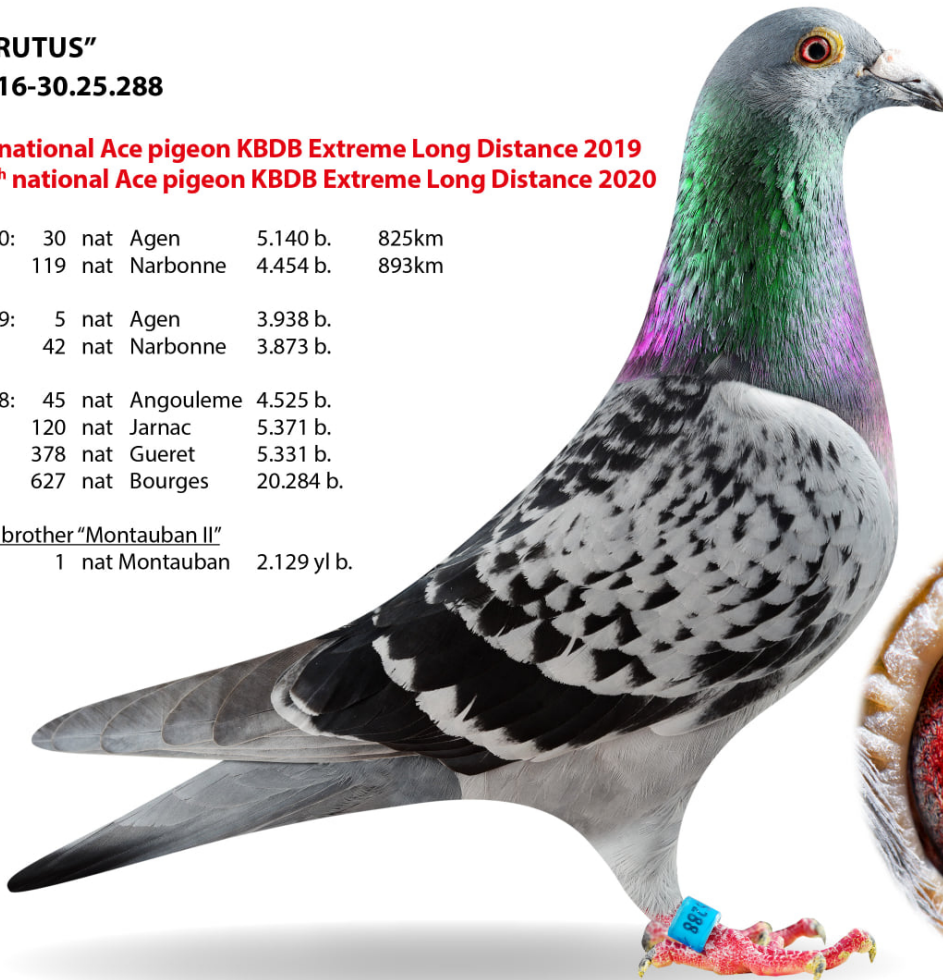

Nepot 1 Belgian Olimpiade

Mascul RO-24-11487

Crescator/Grower: Cazacu Alexandru Culoare Ochi/Eye Color: Galben

Culoare/Color: Solzat

Categorie/Category: Maraton

RO 24-11487 M

" Nepot 1 Belgian Olimpiade "
Original Cazacu Alexandru

BE17-30.02.930
"Duyvertje"

5th Ace KBDB Great Middle Distance yl. '18

21	National Argenton	19.859b
34	National Chateauroux II	13.098b
44	National Chateauroux I	27.081b
187	National Bourges	19.193b

POLLIN MARC & GEERT
 geert.pollin@telenet.be

WWW.YELLOWPIGEONS.BE

"BRUTUS"
BE16-30.25.288

4th national Ace pigeon KBDB Extreme Long Distance 2019
15th national Ace pigeon KBDB Extreme Long Distance 2020

2020:	30 nat Agen	5.140 b.	825km
	119 nat Narbonne	4.454 b.	893km
2019:	5 nat Agen	3.938 b.	
	42 nat Narbonne	3.873 b.	
2018:	45 nat Angouleme	4.525 b.	
	120 nat Jarnac	5.371 b.	
	378 nat Gueret	5.331 b.	
	627 nat Bourges	20.284 b.	

Full brother "Montauban II"
 1 nat Montauban 2.129 yl b.

POLLIN MARC & GEERT
 geert.pollin@telenet.be

BE14-3027025 ♂
"New"

1st NATIONAL LIBOURNE - YL.
753 km - 5.890 p.
Fastest Libourne 10.910 p.

Candidate winner KBDB Ace pigeon
long distance yearlings