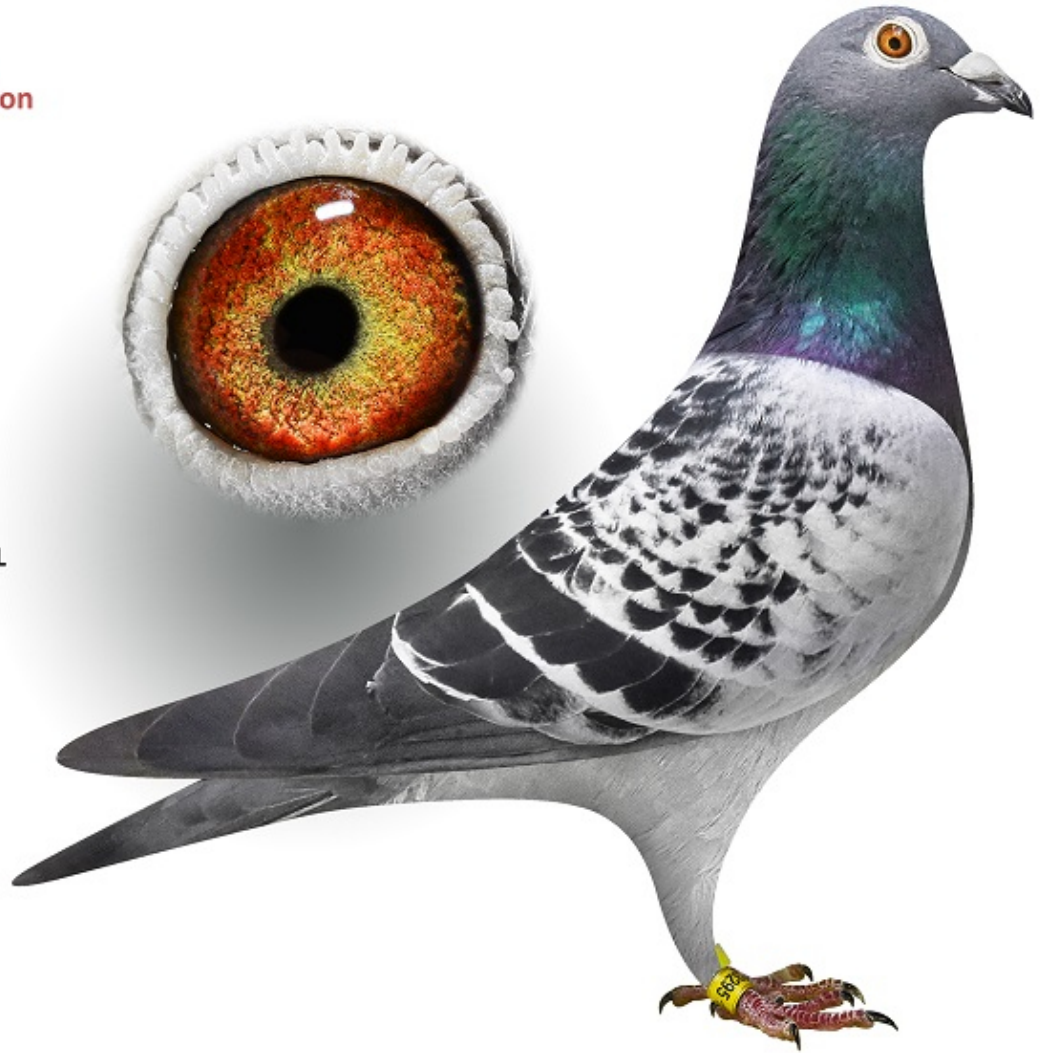

Nepot 1 Prov. AS Maraton

Pui BE-24-5063295

Crescator/Grower: Nouwen Paesen

Culoare Ochi/Eye Color: Galben

Culoare/Color: Solzat

Categorie/Category: Maraton

BE24-5063295 "The 95"

GrChild 1°Prov ASp. Marathon

Grchild 35 Nat Barcelona

Papa: BE19-5094664

Son Super 14

Son 2X 4 Prov Perpignan

Son 82 Nat Barcelona 7301p.

Grson "FAVORIT 083"

Mama: BE21-5095578

Dght 35 Nat Barcelona HANSOUL

H-zis "RED ACE NR 1"

H-sis 2 Prov Libourne

H-sis 5 Prov Perpignan

Pigeon Photography
0032 477 88 40 22