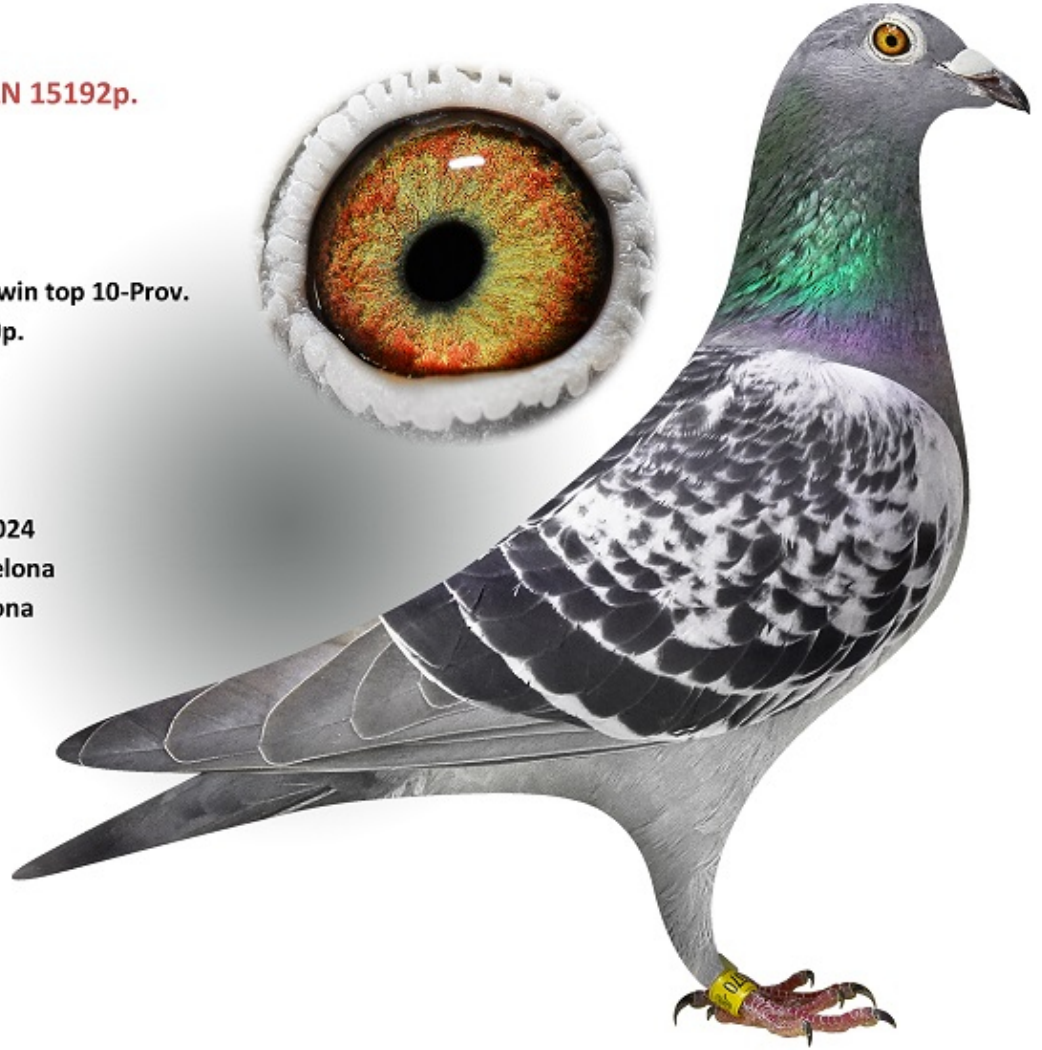

Nepoat? 9 InterNat

Femela BE-24-5063370

Crescator/Grower: Nouwen Paesen

Culoare/Color: Solzat

Culoare Ochi/Eye Color: Galben

Categorie/Category: Maraton

BE24-5063370 "The 70"

GrDght 9 InterNat; PERPIGNAN 15192p.

Dght Topbreeder BE13-889

Grdght "SUPER 35"

Papa:BE13-5039889

Topbreeder , Children, Grchildren win top 10-Prov.

Grson 1° Internat Perpignan 22139p.

Son 9° Internat Perpignan 15192p.

Son Topracer BE09-830

Mama: BE21-5095588

H-Sis 2 Nat ASp. KBDB "RHONE" 2024

Dght "SUPER 35" = 9° Asp BE Barcelona

Grdght "SUPER 48" = 6 Nat Barcelona

Pigeon Photography
0032 477 88 40 22