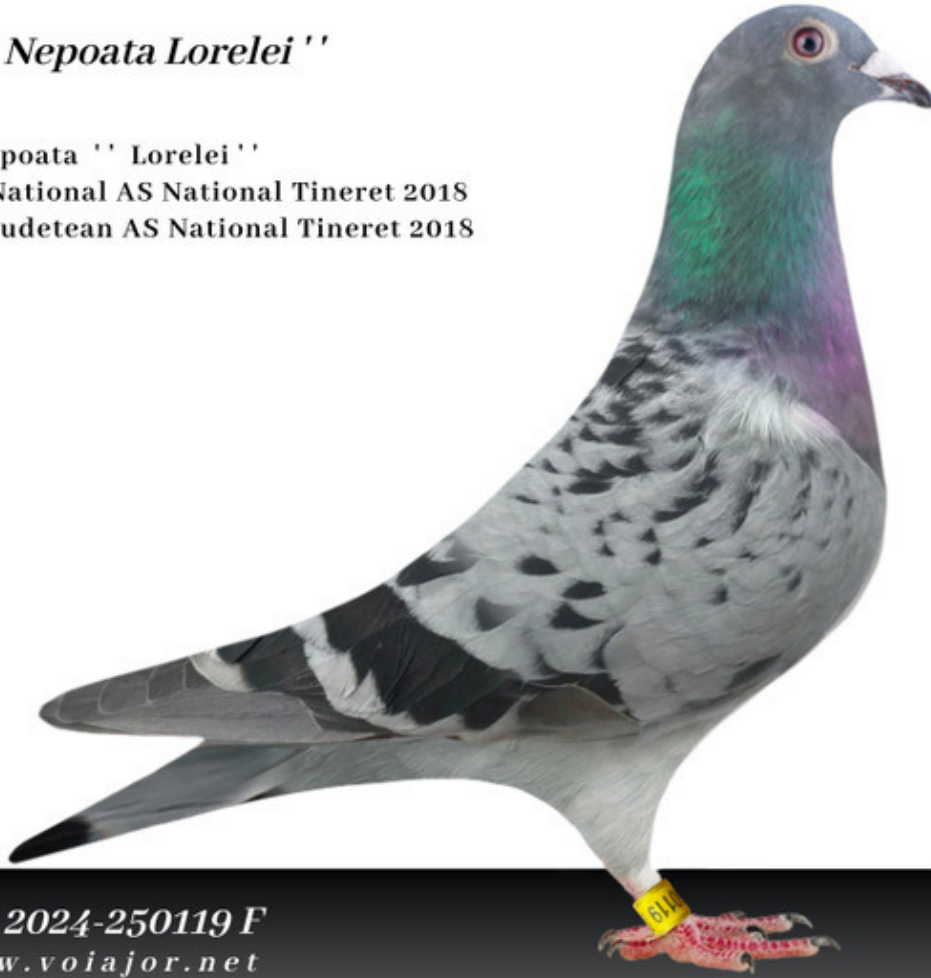

# Nepoat? Lorelei

Femela RO-24-250119

Crescator/Grower: St?nescu Valentin

Culoare/Color: Solzat

Culoare Ochi/Eye Color: Alb

Categorie/Category: Maraton

*" Nepoata Lorelei "*

Nepoata " Lorelei "

2 National AS National Tineret 2018

2 Judetean AS National Tineret 2018

*RO 2024-250119 F*  
*www.voiajor.net*

*Stanescu Valentin*  
*Arges - Romania*