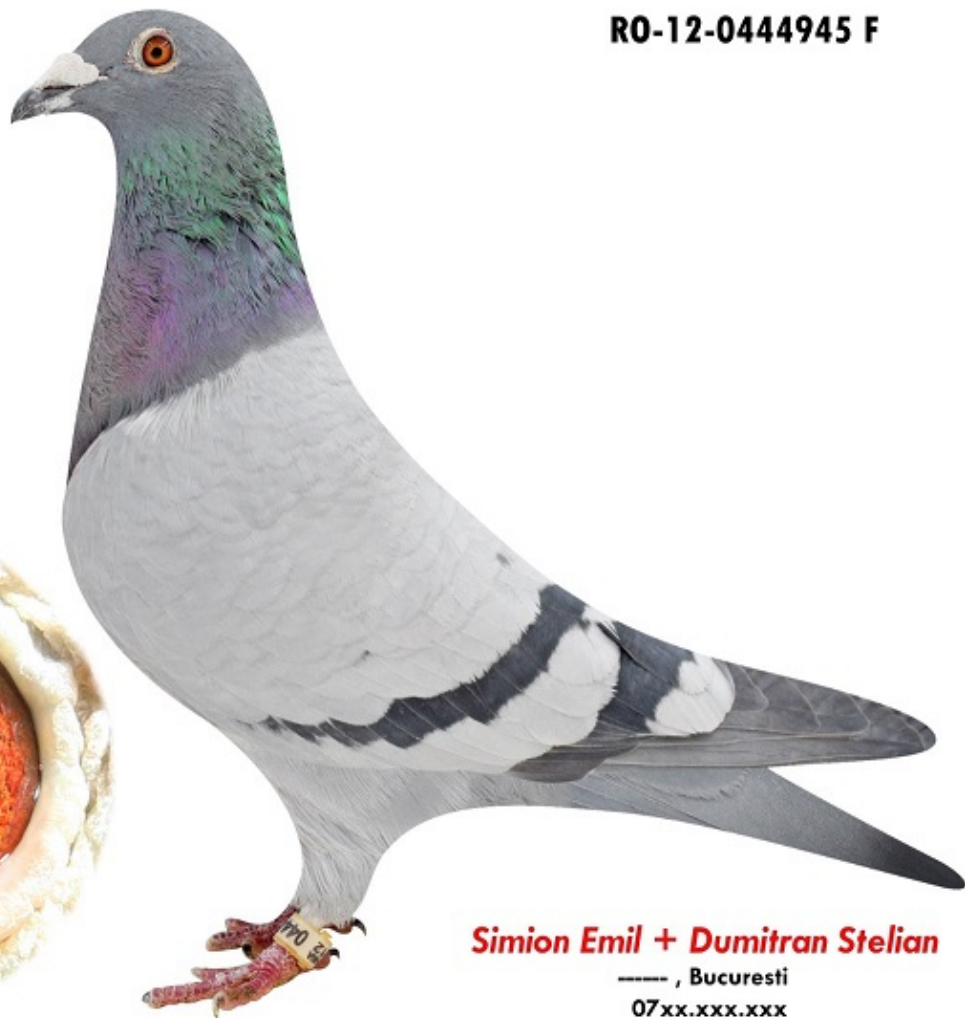

Tolbașu Ionuț
PHOTOGRAPHY
0721.691.939

RO-12-0444945 F

Simion Emil + Dumitran Stelian

—, Bucuresti

07xx.xxx.xxx

RO-10-0168272 M

Tolbașu Ionuț
PHOTOGRAPHY
0721.691.939