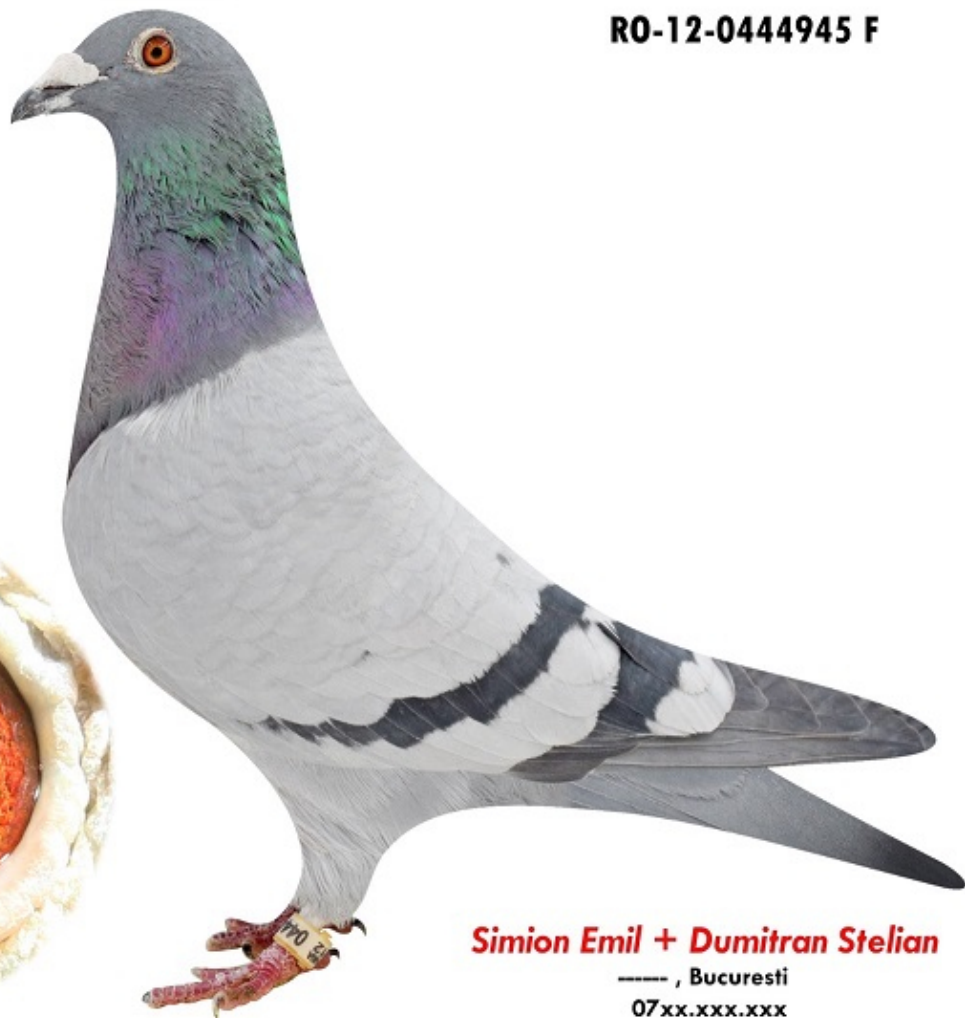

Tolbașu Ionuț
PHOTOGRAPHY
0721.691.939

RO-12-0444945 F

Simion Emil + Dumitran Stelian

-----, Bucuresti

07xx.xxx.xxx

RO-17-008418 F

Tolbașu Ionuț
PHOTOGRAPHY
0721.691.939