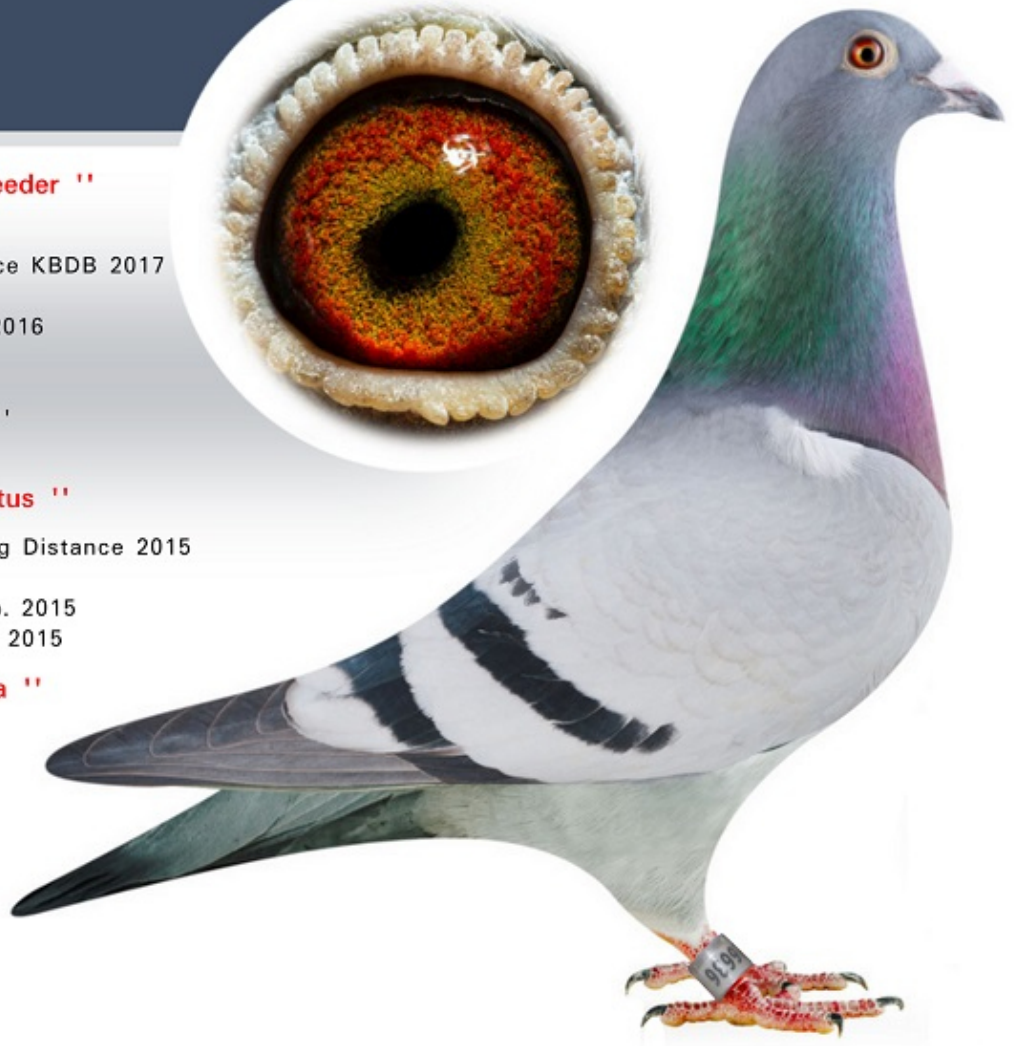

BE 20-4226636

" Fiica Superbreeder "
Original Etienne Meirlaen

Fiica BE 11-4312214 " Superbreeder "

- total lui " Provincial Pau "
- 3 National Ace Extrem Long Distance KBDB 2017
- 7 National Perpignan 4620 p.
- 10 National Extrem Long Distance 2016
- 16 Olympiade Ace Brussels
- 11 National Pau 1661 p.
- total lui " Provincial St. Vincent "
- 2 National St. Vincent

Nepoata FR 12-294562 " Invinctus "

- 1 European Ace Pigeon Extrem Long Distance 2015
- 5 International Pau 9052 p. 2015
- 15 International St. Vincent 10737 p. 2015
- 21 International Perpignan 15954 p. 2015

Nepoata BE 15-4240121 " Mona "

- 1 Club Agen 129 p.
- 1 Provincial Agen 717 p.
- 6 National Agen 2932 p.
- 4 International Hens Agen 2016