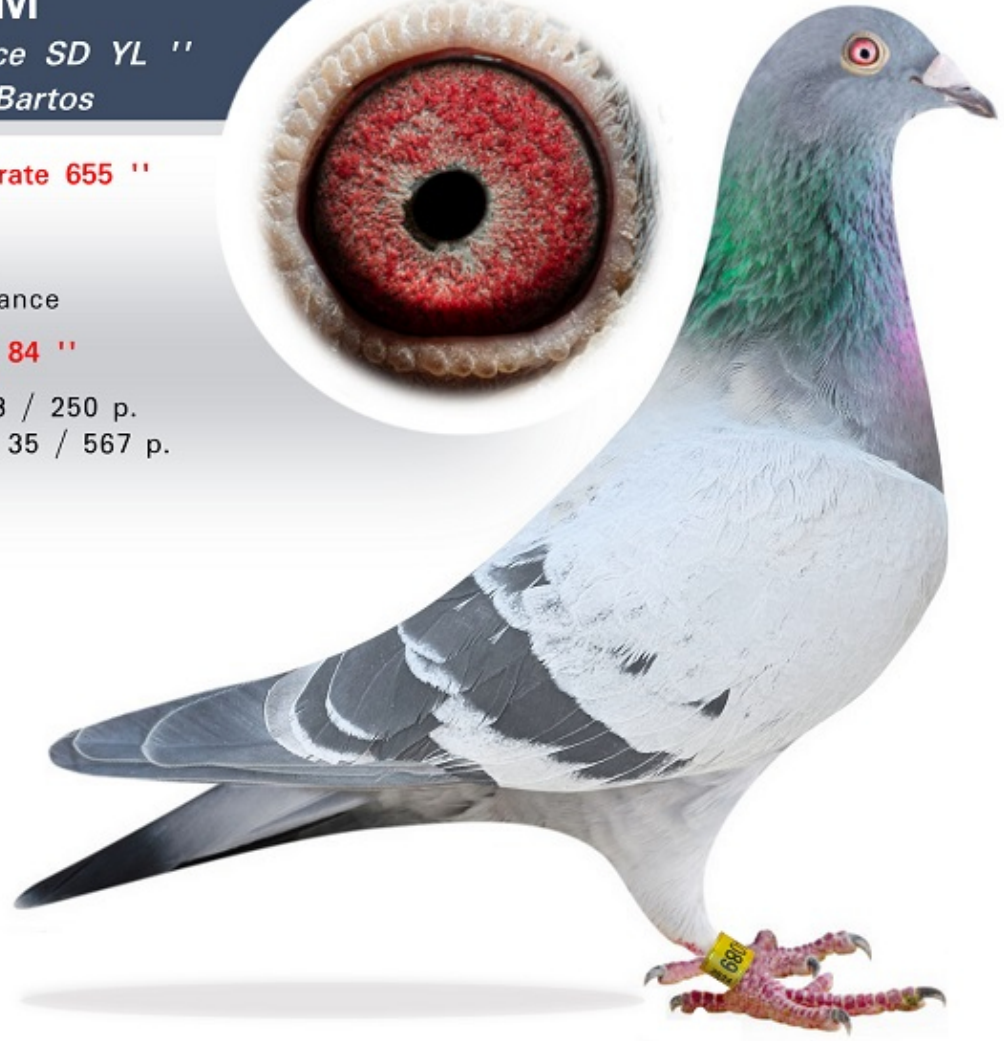

Nepot 1 Na?. AS SD YL

Crescator/Grower: Sl?niceanu & Bartos

Culoare Ochi/Eye Color: Alb

Mascul RO-24-54089

Culoare/Color: Albastru

Categorie/Category: Viteza, Demifond

RO 24-54089 M

" Nepot 1 National Ace SD YL "
Original Slaniceanu & Bartos

Voiajor.net

Pedigree for Pigeon: RO 24-54089

Simply the best !

RO 24-54089
S-B 089
SLANICEANU & BARTOS
Blue

RO 22-594987 ♂
HALFBRO 655
BARTOS ISTVAN
Blue
HALFBROTHER TO :
RO 2020 - 20655
BEST YEARLING EVER
RACED IN ROMANIA
SHE WON AS YEARLING
5 NATIONAL TROPHIES
1.NAT ACE SD YL
1.NAT ACE MD YL
1.NAT OLYMPIC G.CAT
2.NAT WBP MD
3.NAT ALL ROUND YL

B 17-6233170 ♂
SON DOUBLE KITTEL
RUDY VAN REETH
Blue

FATHER TO :
RO 2020 - 20655
BEST YEARLING EVER
RACED IN ROMANIA
SHE WON AS YEARLING
5 NATIONAL TROPHIES
1.NAT ACE SD YL
1.NAT ACE MD YL
1.NAT OLYMPIC G.CAT