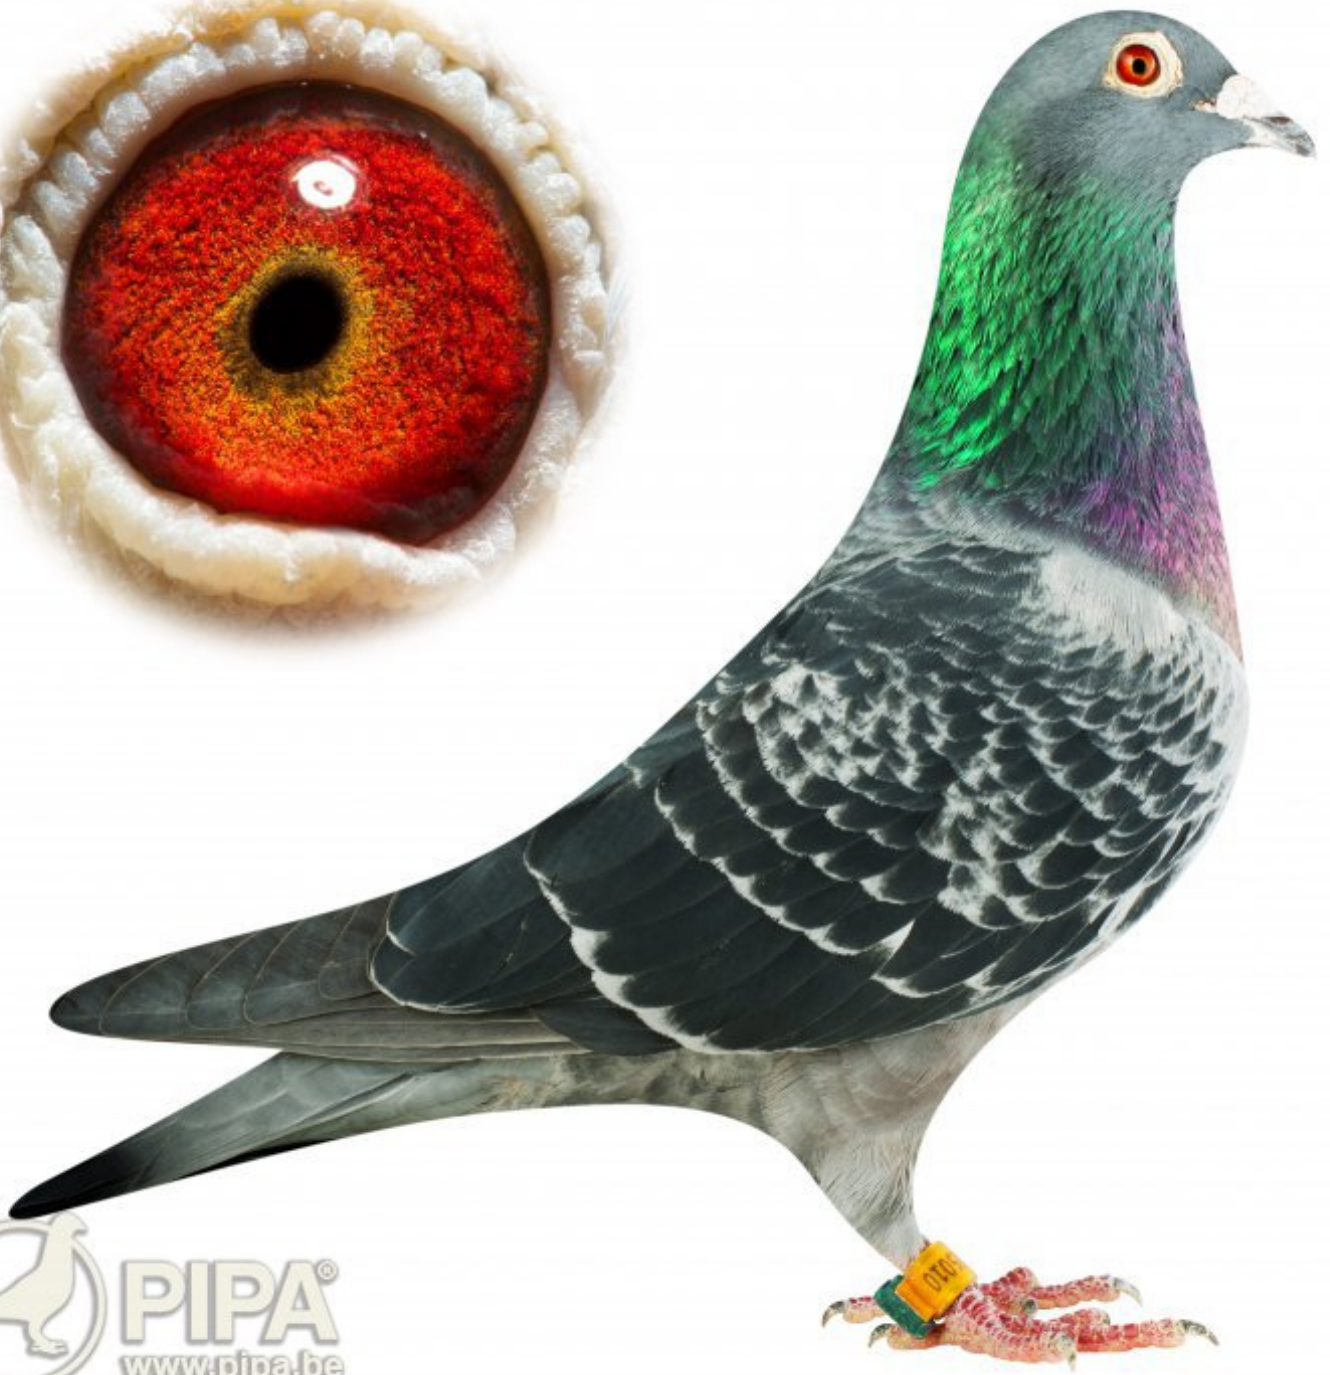

PIPA®
www.pipa.be