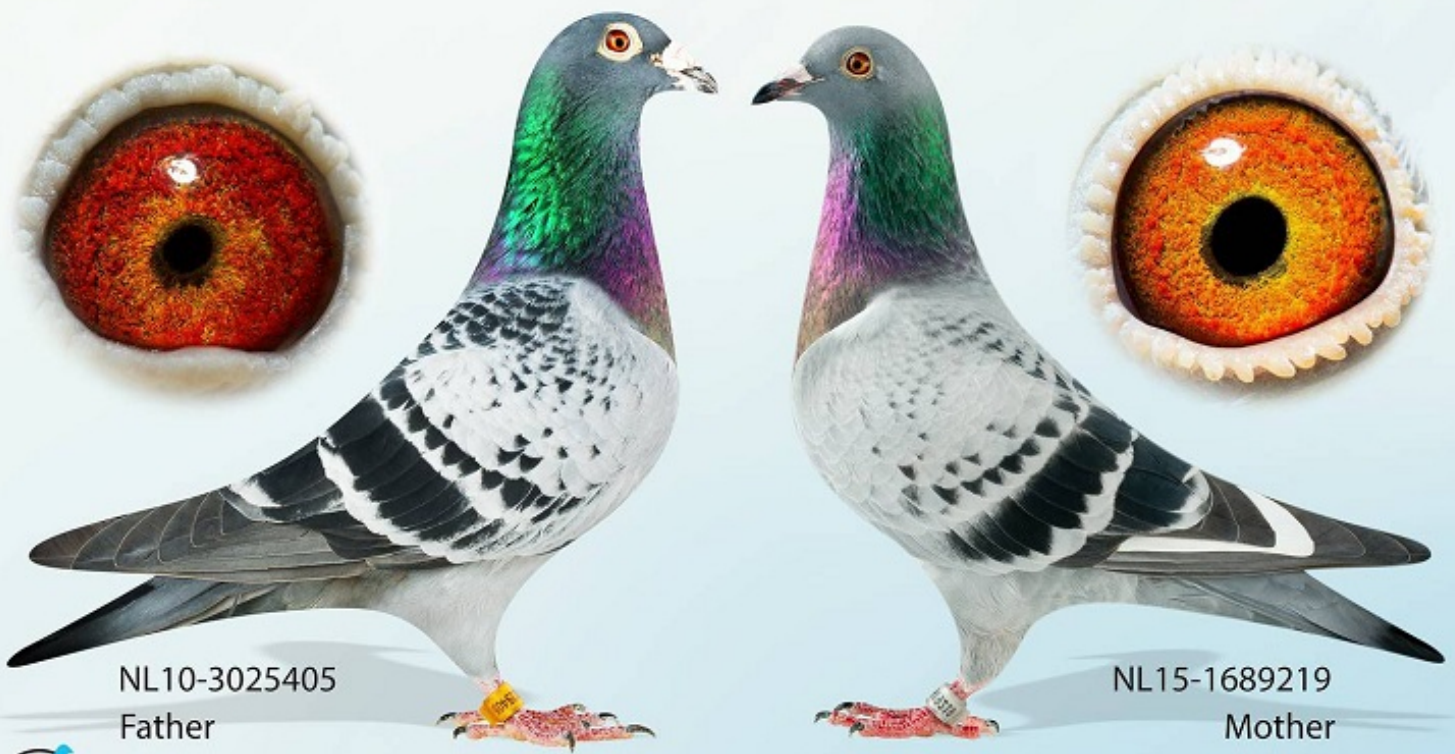

'Sumerian's Young 300'

NL17-1262300

Father is 'Sumerian Fighter'

1. Int. Barcelona 17,094 birds 2017

One of the hardest Barcelona editions ever

Mother is full sister to breeders

2. Nat. Perpignan 2017, 2. Nat. Cahors 2017

3. Nat. Perpignan 2016 (= 1. yearling)

She is daughter 'New Laureaat' x 'Kleine Jade'

1. Int. Barcelona 2013 x 1. Int. Barcelona 2014

Original Batenburg-VD Merwe

NL10-3025405

Father

NL15-1689219

Mother

Sumerian Fighter x Dght. New Laureaat