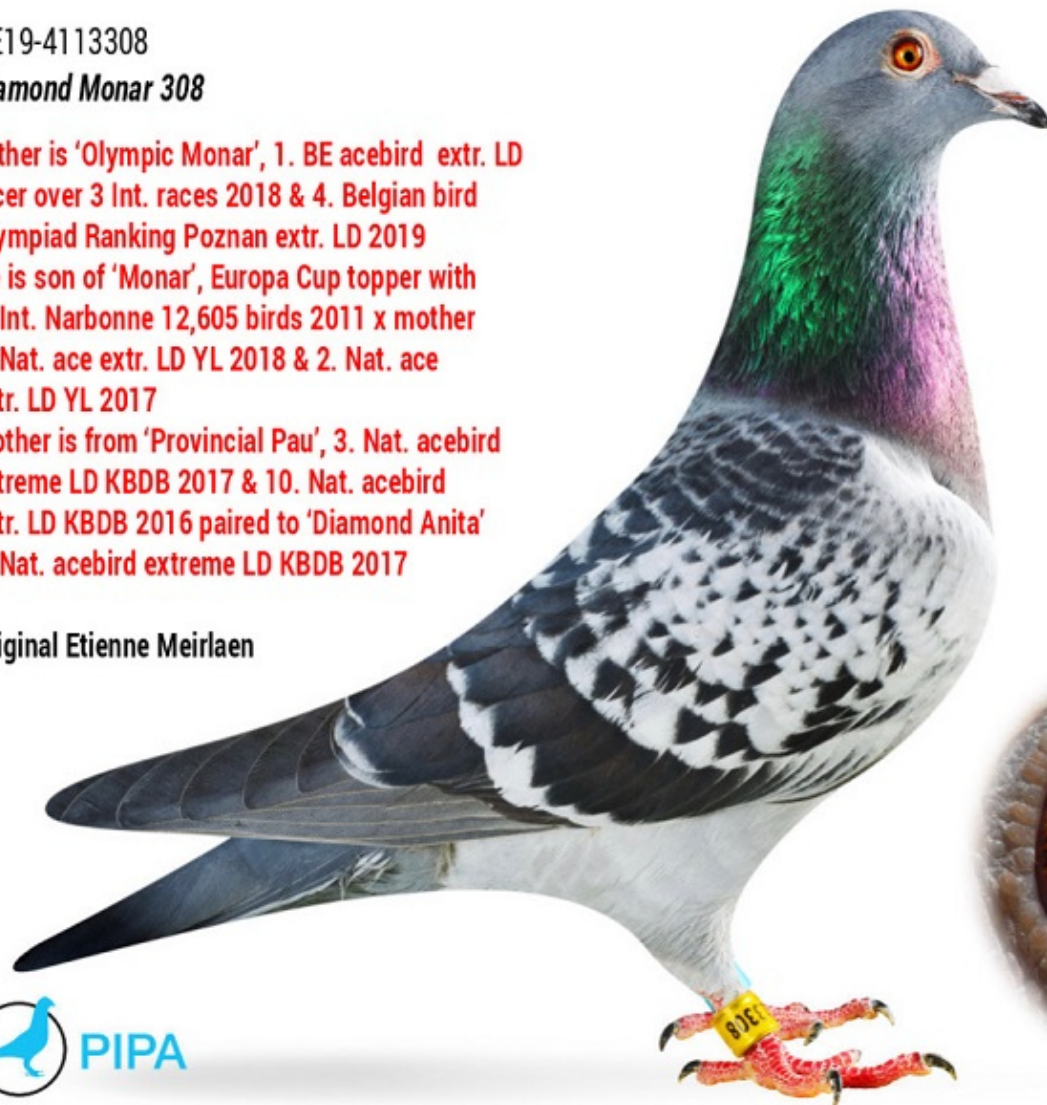

BE19-4113308

Diamond Monar 308

Father is 'Olympic Monar', 1. BE acebird extr. LD racer over 3 Int. races 2018 & 4. Belgian bird Olympiad Ranking Poznan extr. LD 2019

He is son of 'Monar', Europa Cup topper with 1. Int. Narbonne 12,605 birds 2011 x mother 1. Nat. ace extr. LD YL 2018 & 2. Nat. ace extr. LD YL 2017

Mother is from 'Provincial Pau', 3. Nat. acebird extreme LD KBDB 2017 & 10. Nat. acebird extr. LD KBDB 2016 paired to 'Diamond Anita' 1. Nat. acebird extreme LD KBDB 2017

Original Etienne Meirlaen