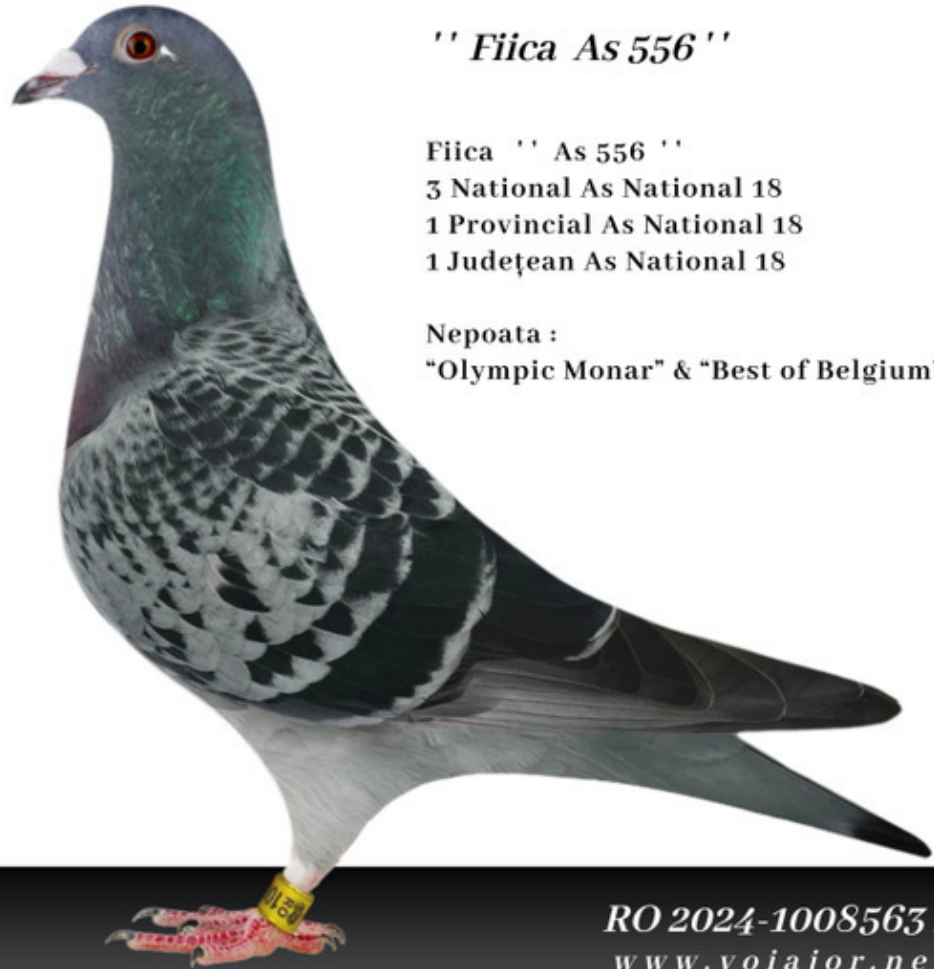

Fiica 3 Na?. AS Na?ional

Femela RO-24-1008563

Crescator/Grower: Familia Solovastru

Culoare Ochi/Eye Color: Galben

Culoare/Color: Solzat

Categorie/Category: Maraton

'' Fiica As 556 ''

Fiica '' As 556 ''

3 National As National 18

1 Provincial As National 18

1 Județean As National 18

Nepoata :

''Olympic Monar'' & ''Best of Belgium''

*Familia Solovastru
Suceava - Romania*

*RO 2024-1008563 F
www.voiajor.net*

Pedigree porumbel: RO 1008563-2024