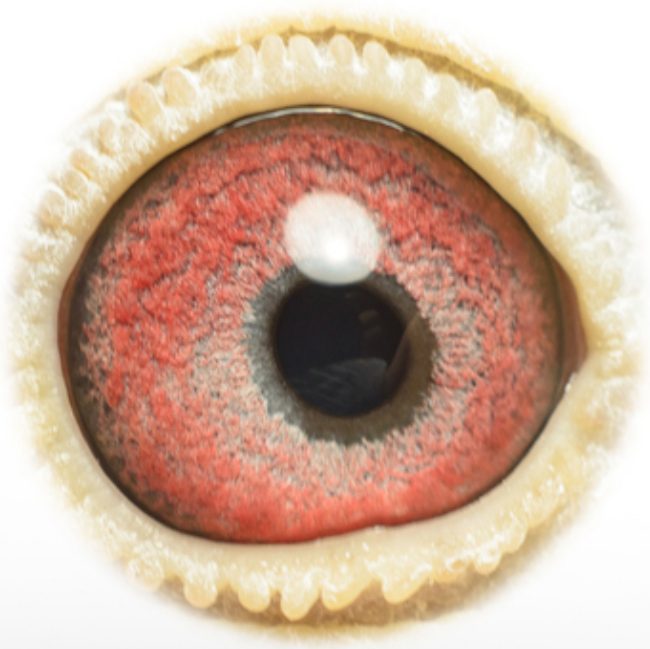

BVLGARI SURPRISE 740

Mascul HU-24-30 - 71740

Crescator/Grower: Norbert T?ri

Culoare Ochi/Eye Color: Alb

Culoare/Color: Solzat

Categorie/Category: General, Fond

HU 24-30-71740 ♂

HU 24-30-71740

♂BVLGARI SURPRISE 740

Türi Norbert
Father:
Original P. Veenstra
=Brother Bvlgari
Chalons NPO 1/7469
= fastest 1/24248
Mother:
Original Huub Hermans,
Full Sister from Magic Surprise with 3
x TOP 10 NPO
1 NPO Sens 363 km 15.978p. in 2018
7 NPO Gien 435 km 5044p. in 2018
9 NPO La Souteraïne 620km
1240p.'18
1 Sens MMS 2872p.
1 Sens Wefo 1690p.
5 Sezanne SPC 1247p.
17 Rethel 12.884p.