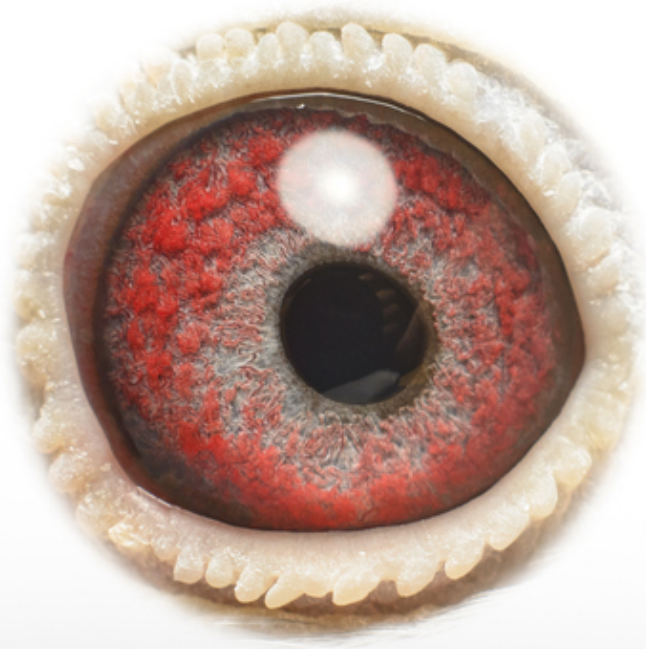

BVLGARI SURPRISE 195

Femela HU-24-D883195

Crescator/Grower: Norbert T?ri

Culoare Ochi/Eye Color: Alb

Culoare/Color: Albastru

Categorie/Category: General, Fond

HU 24-D883195 ♀

HU 24-D883195

♀BVLGARI SURPRISE 195

Türi Norbert
Father:
Original P. Veenstra
=Brother Bvlgari
Chalons NPO 1/7469
= fastest 1/24248
Mother:
Original Huub Hermans,
Full Sister from Magic Surprise with 3
x TOP 10 NPO
1 NPO Sens 363 km 15.978p. in 2018
7 NPO Gien 435 km 5044p. in 2018
9 NPO La Souteraïne 620km
1240p.'18
1 Sens MMS 2872p.
1 Sens Wefo 1690p.
5 Sezanne SPC 1247p.
17 Rethel 12.884p.