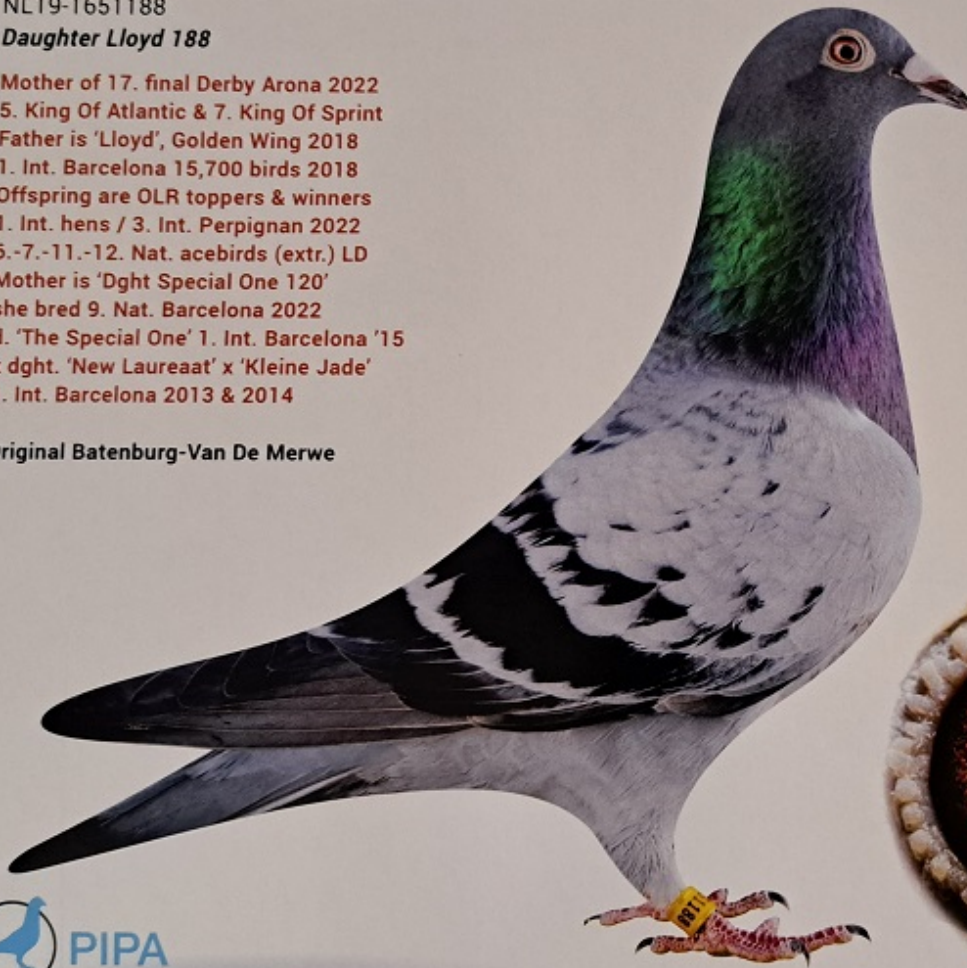

**BE-14-1094240 M**

Kras Inteelt  
"BLAUWE VANOPPEN"

**BE-12-1006325 F**

Blauw  
Daughter "SHERYL"

**RO 16-805270 M**

Kras  
Grandson of : "Evi"

**RO 15-031678 F**

Kras  
Fullsister of:

NL19-1651188

**Daughter Lloyd 188**

Mother of 17. final Derby Arona 2022  
5. King Of Atlantic & 7. King Of Sprint  
Father is 'Lloyd', Golden Wing 2018  
1. Int. Barcelona 15,700 birds 2018  
Offspring are OLR toppers & winners  
1. Int. hens / 3. Int. Perpignan 2022  
6.-7.-11.-12. Nat. acebirds (extr.) LD  
Mother is 'Dght Special One 120'  
she bred 9. Nat. Barcelona 2022  
d. 'The Special One' 1. Int. Barcelona '15  
x dght. 'New Laureaat' x 'Kleine Jade'  
1. Int. Barcelona 2013 & 2014

Original Batenburg-Van De Merwe

 PIGEON  
PHOTOGRAPHY