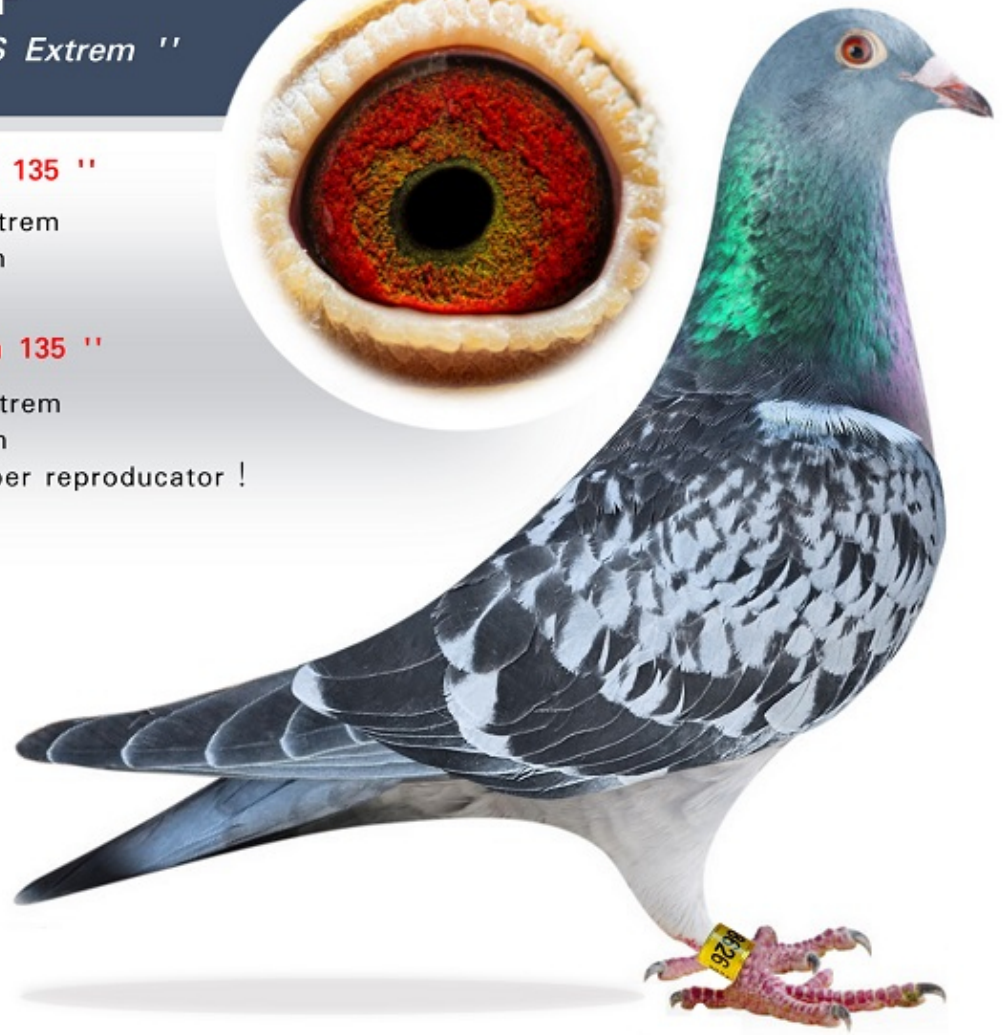

Sor? 2 Jud. AS Extrem

Femela RO-24-38626

Crescator/Grower: Iuliu Timi?an

Culoare/Color: Solzat

Culoare Ochi/Eye Color: Galben

Categorie/Category: Maraton

RO 24-38626 F

" Sora 2 Judetean AS Extrem "
Original Timisan Iuliu

Fiu RO 18-1402276 " Tata 135 "

2 Judetean AS Maraton Extrem
3 Judetean Maraton Extrem

Fiu RO 19-429699 " Mama 135 "

2 Judetean AS Maraton Extrem
3 Judetean Maraton Extrem

Nepoata Super Velde - super reproducator !