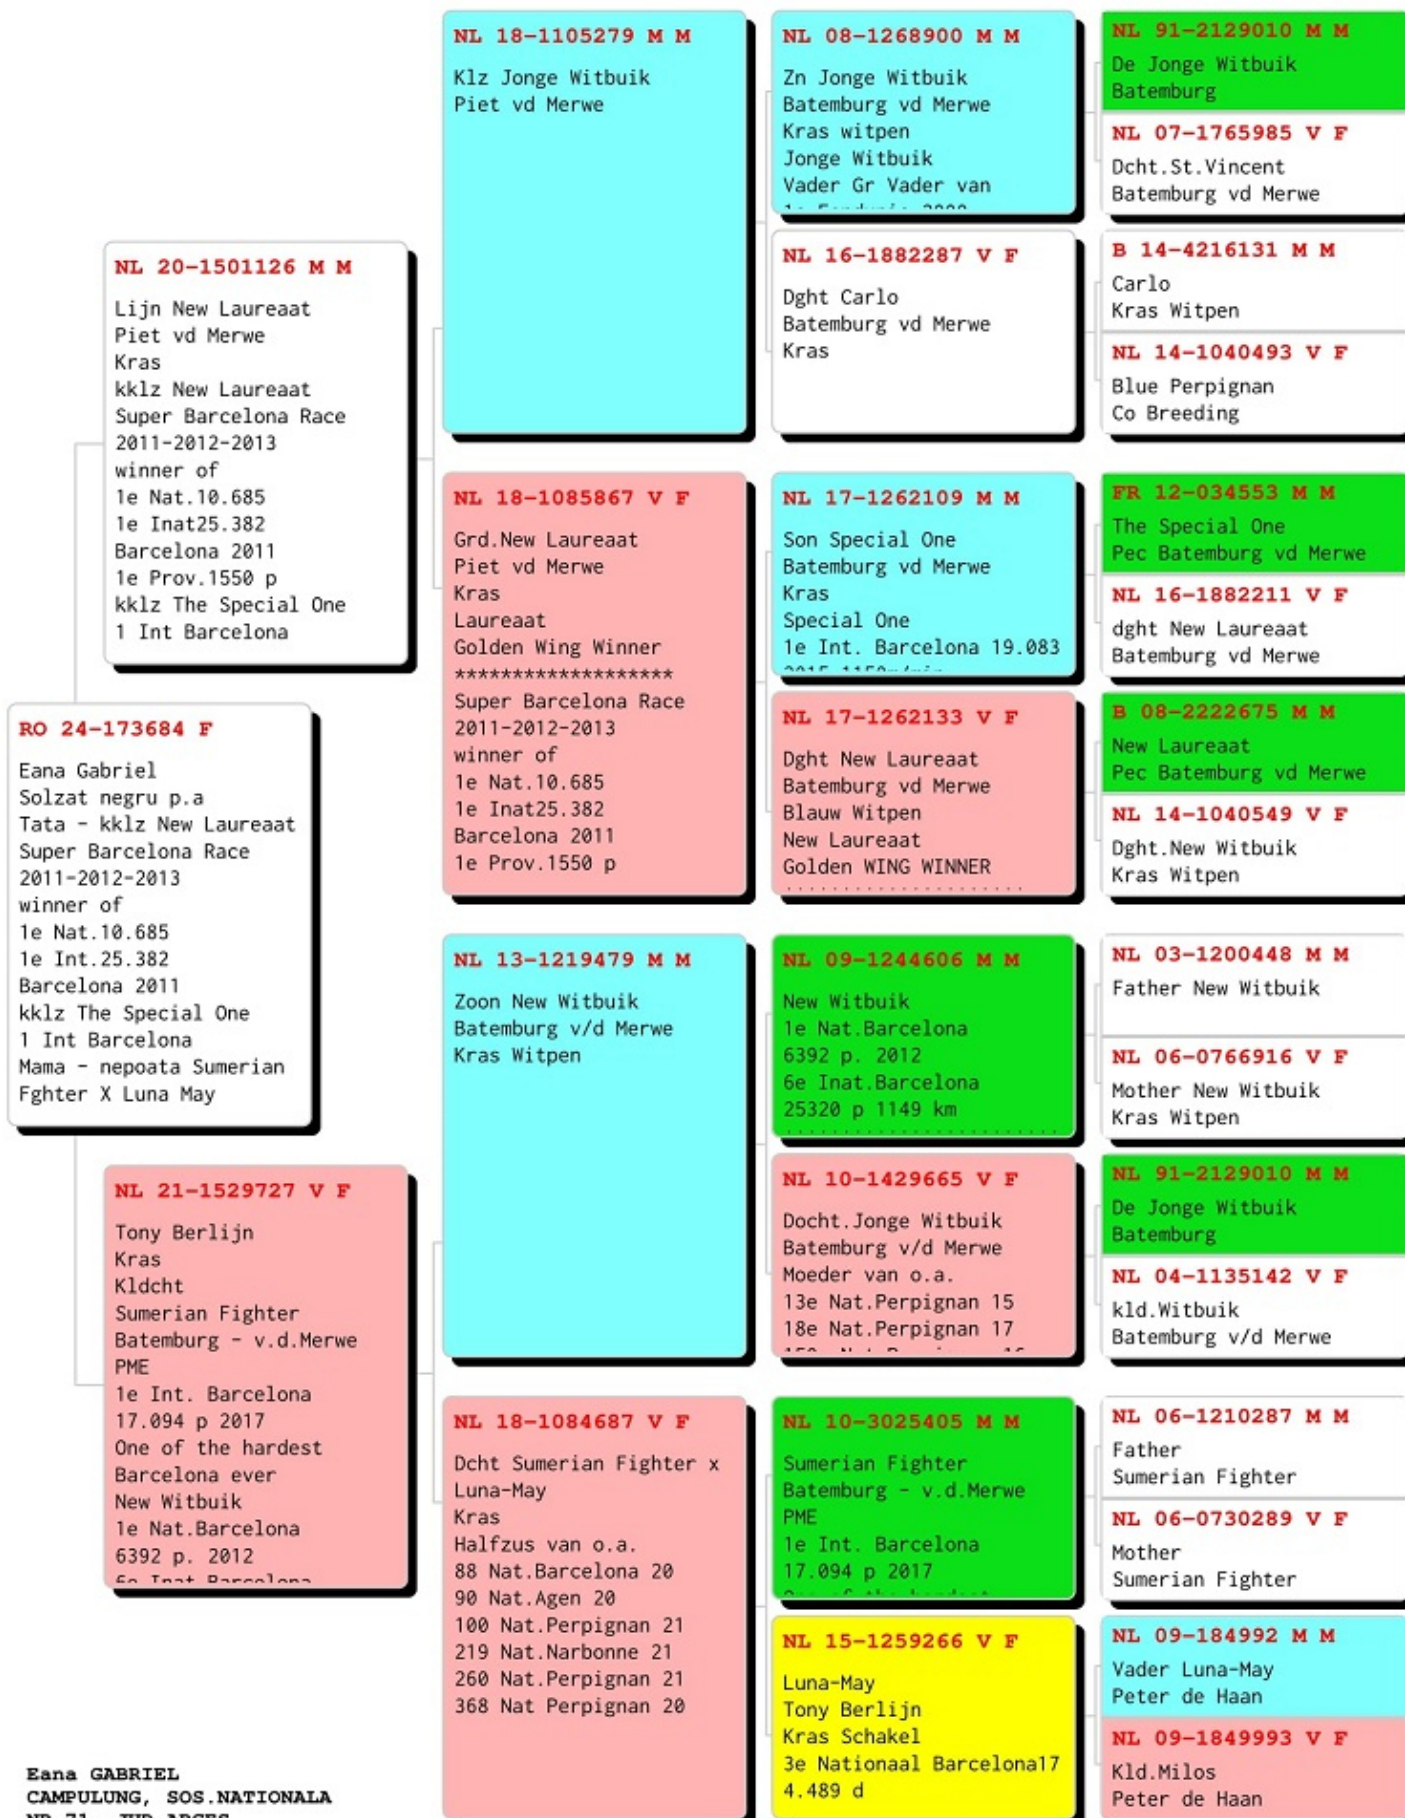

Eana GABRIEL
CAMPULUNG, SOS.NATIONALA
NR.71, JUD.ARGES
+40733032711
gabi_eana@yahoo.com