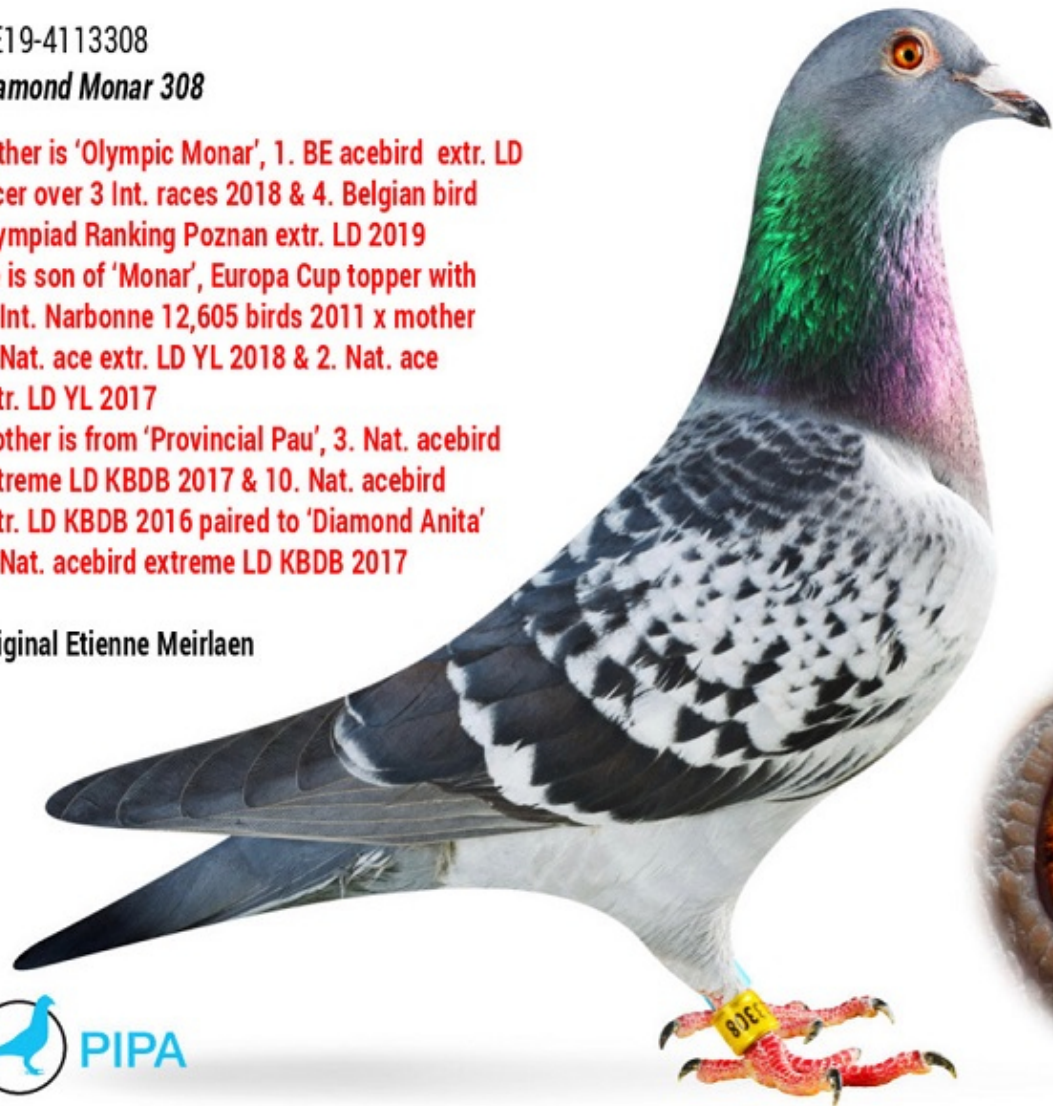

BE19-4113308

Diamond Monar 308

Father is 'Olympic Monar', 1. BE acebird extr. LD racer over 3 Int. races 2018 & 4. Belgian bird Olympiad Ranking Poznan extr. LD 2019
He is son of 'Monar', Europa Cup topper with 1. Int. Narbonne 12,605 birds 2011 x mother 1. Nat. ace extr. LD YL 2018 & 2. Nat. ace extr. LD YL 2017

Mother is from 'Provincial Pau', 3. Nat. acebird extreme LD KBDB 2017 & 10. Nat. acebird extr. LD KBDB 2016 paired to 'Diamond Anita' 1. Nat. acebird extreme LD KBDB 2017

Original Etienne Meirlaen