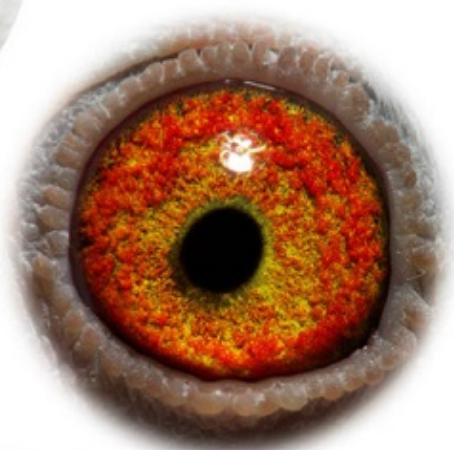

BE19-4113308

Diamond Monar 308

Father is 'Olympic Monar', 1. BE acebird extr. LD racer over 3 Int. races 2018 & 4. Belgian bird Olympiad Ranking Poznan extr. LD 2019
He is son of 'Monar', Europa Cup topper with 1. Int. Narbonne 12,605 birds 2011 x mother 1. Nat. ace extr. LD YL 2018 & 2. Nat. ace extr. LD YL 2017

Mother is from 'Provincial Pau', 3. Nat. acebird extreme LD KBDB 2017 & 10. Nat. acebird extr. LD KBDB 2016 paired to 'Diamond Anita' 1. Nat. acebird extreme LD KBDB 2017

Original Etienne Meirlaen