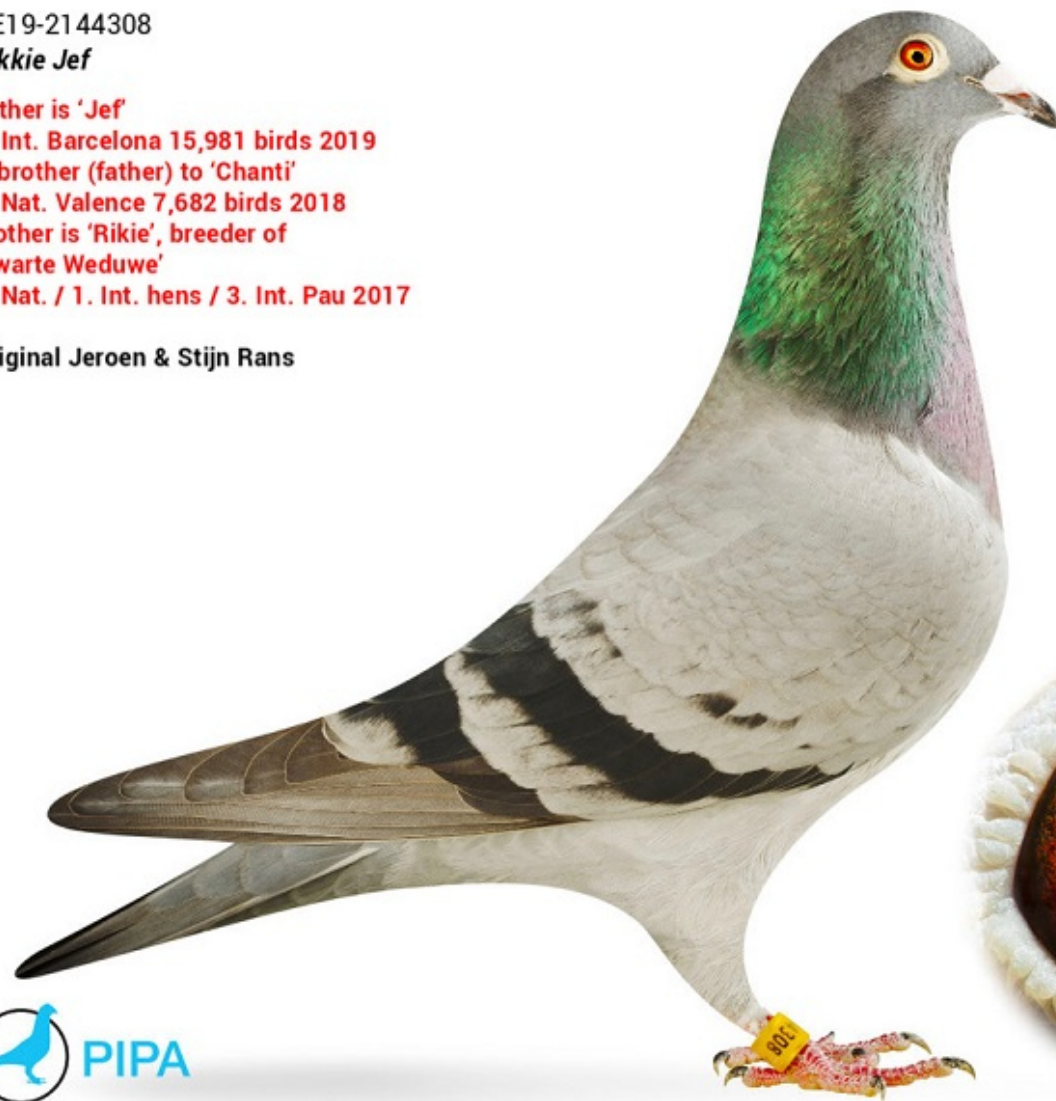

H.brother (father) to 'Chanti'

2. Nat. Valence 7,682 birds 2018

Mother is 'Rikie', breeder of

'Zwarte Weduwe'

1. Nat. / 1. Int. hens / 3. Int. Pau 2017

Original Jeroen & Stijn Rans

 PIGEON
PHOTOGRAPHY

BE20-4118371