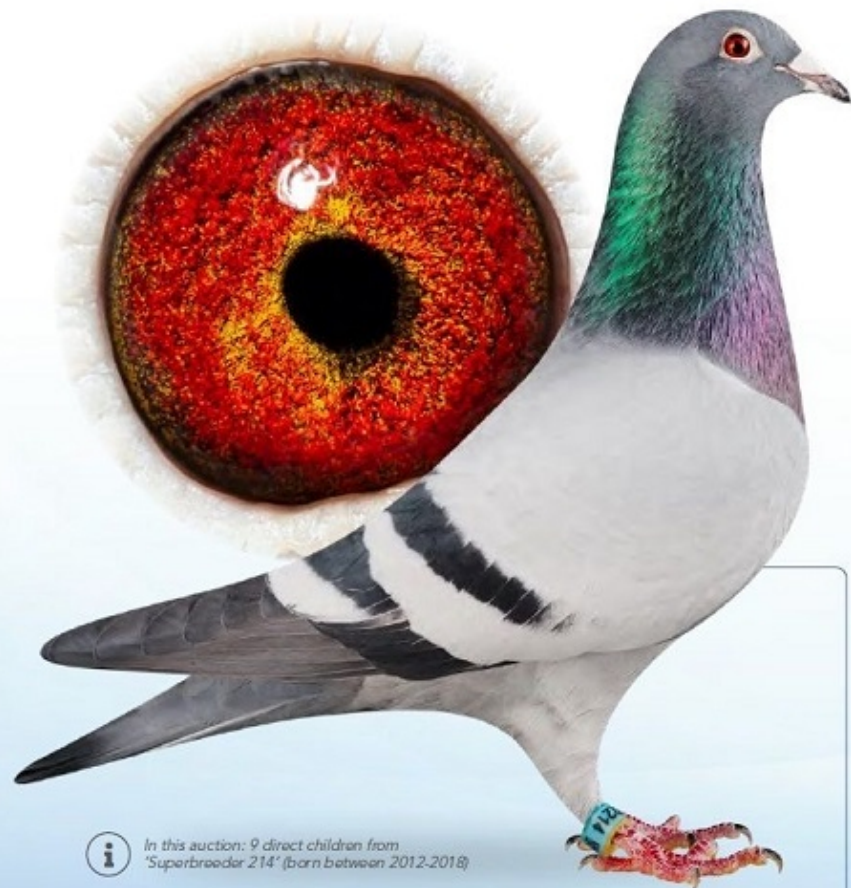

BE13-4077054

Olympic Monar 054

1. BE acebird extr. LD 3 Int. races 2018
  2. Nat. Perpignan racer PIPA Ranking 2017-2018
  4. Belgian Olympiad bird extr. LD Poznan 2019
  8. Nat. Perpignan 3,966 birds 2018
  45. Nat. Perpignan 4,620 birds 2017
  63. Nat. Perpignan 4,191 birds 2016
  67. Nat. Pau 2,581 birds 2018
2. Father is 'Monar', Europa Cup topper with
   1. Int. Narbonne 12,605 birds 2011
   Offspring won 1. Olympiad extr. LD 2019 &
   1.-1.-3.-4.-7.-10.-10. National aces
   he is from 'Father Marseille' x 'Yelena'
   Mother is 'Black Silk', also g.mother of
   - 'National Gold ELD', 10. & 16. Nat. winner
   1. Nat. acebird extr. long dist. YL KBDB 2018
   - '355/16', 37.-50.-66.-88. Nat. winner
   2. Nat. ace ELD YL KBDB 2017 after loft mate

Original Etienne Meirlaen

'Superbreeder 214'

♂ BE11-4312214

direct son of Monar

(Grand)father of superstars

2. Intnat Ace ELD 2017 ('Provincial Pau')
3. Nat. acebird extreme long dist. KBDB 2017 ('Provincial Pau')
7. Nat. acebird extreme long distance YL KBDB 2014 ('All In One')
10. Nat. acebird extreme long distance KBDB 2016 ('Provincial Pau')
10. Nat. acebird extreme long distance KBDB 2014 ('055/13')
1. prov. St Vincent / 2. Nat. /10. Int. 10,623 b. 2019 ('Prov. St. Vincent')
1. prov. St. Vincent - 515 b. / 11. Nat. 3,053 b. 2017 ('Provincial Pau')
1. prov. Pau - 266 b. / 11. Nat. 1,661 b. 2016 ('Provincial Pau')
1. prov. Souillac - 911 b. / 5. Nat. 4,056 b. 2019 ('James')
1. local / 7. Nat. Perpignan - 4,620 b. 2017 ('Provincial Pau')
3. prov. Agen - 629 b. / 14. Nat. 3,180 b. 2014 ('All In One')
13. Nat. Pau - 2,135 b. (160/13')
14. Int. hens / 64. Nat. Agen - 3,648 b. ('968/14')
19. Nat. Agen - 5,955 b. ('090/19')
33. Int. hens / 110. Nat. Agen - 4,405 b. ('Yessie')
41. Nat. St. Vincent - 3,038 b. ('389/16')
45. Nat. Agen - 5,955 b. ('084/19')
48. Nat. Libourne - 3,248 b. ('059/13')
61. Int. hens / 98. Nat. Agen - 2,932 b. 2016 ('Yessie')
64. Nat. Agen - 3,648 b. 2016 ('968')
76. Nat. Agen - 4,664 b. 2019 ('230/18')
76. Nat. Pau - 2,791 b. 2019 ('389/16')
77. Nat. Agen - 5,140 b. 2020
77. Nat. Perpignan - 4,191 b. 2016 ('Provincial Pau')
78. Nat. Agen - 5,955 b. ('113/19')
88. Nat. Limoges - 14,937 b. ('111/14')
96. Nat. Poitiers - 14,094 b. ('Yelmon')
98. Nat. Agen - 2,932 b. 2020
100. Nat. Brive - 9,049 b. 2015 ('111/14')

In this auction: 9 direct children from 'Superbreeder 214' (born between 2012-2018)