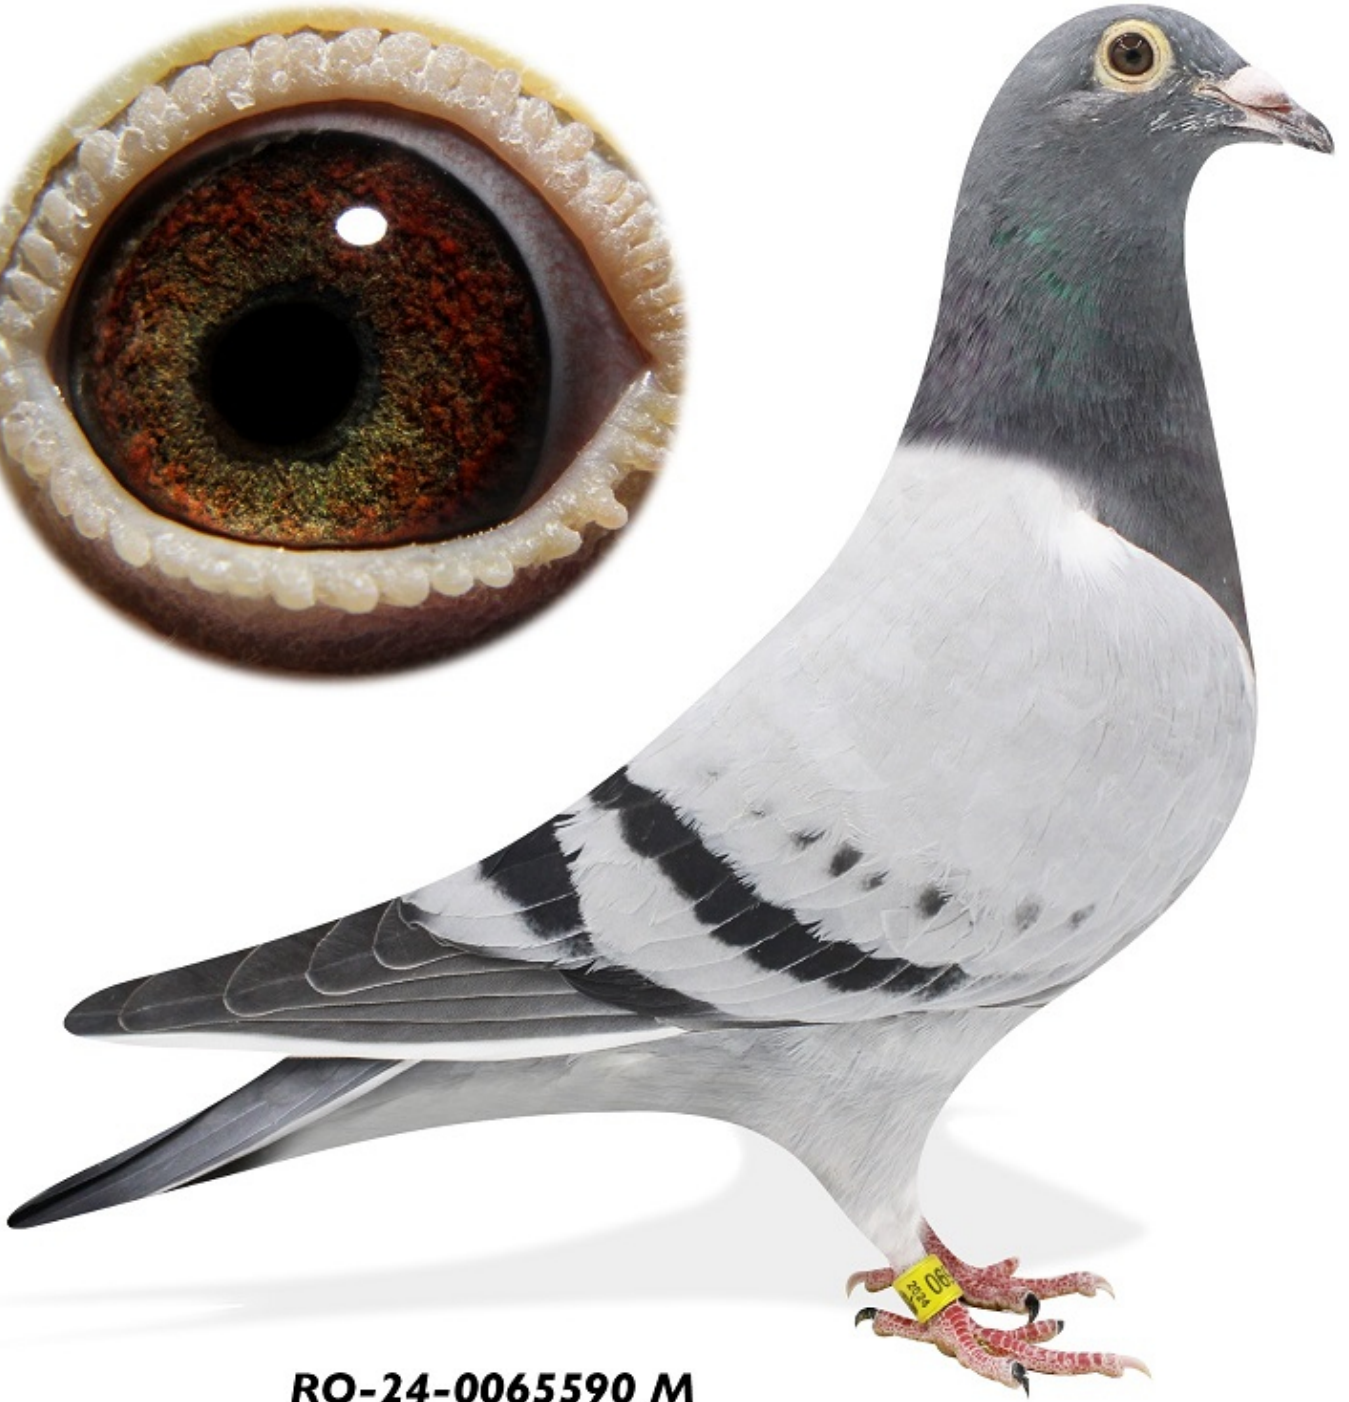

Fiu Jessie Rose x Fiica Cathy

Mascul RO-24-0065590

Crescator/Grower: Frații Gheorghe &
Luca

Culoare Ochi/Eye Color:
Galben

Culoare/Color: Albastru

Categorie/Category: Maraton

RO-24-0065590 M

Orig. Fratii Gheorghe + Luca

Fratii Gheorghe & Luca
Siliste Dambovita
+40723137787
gheorgheroxana93@gmail.com

NL22-8338992

Inbred Red Ross x Jessie Rose

Inbred from 'Jessie Rose' x own father

1. EU hen Int. races (3 prizes) 2022

1. Nat. acebird extreme LD 2022

Winner 10.-25.-120. Nat. in 2022

Inbred son of 'Red Ross', breeder of

- 'Jessie Rose'. 1. Nat. ace extreme LD 2022

1. EU hen Int. races (3 prizes) 2022

- 'Barbara', 1. I.prov. YL ace marathon 2019

1. Dutch / 5. Int. Perpignan racer 2020-2021