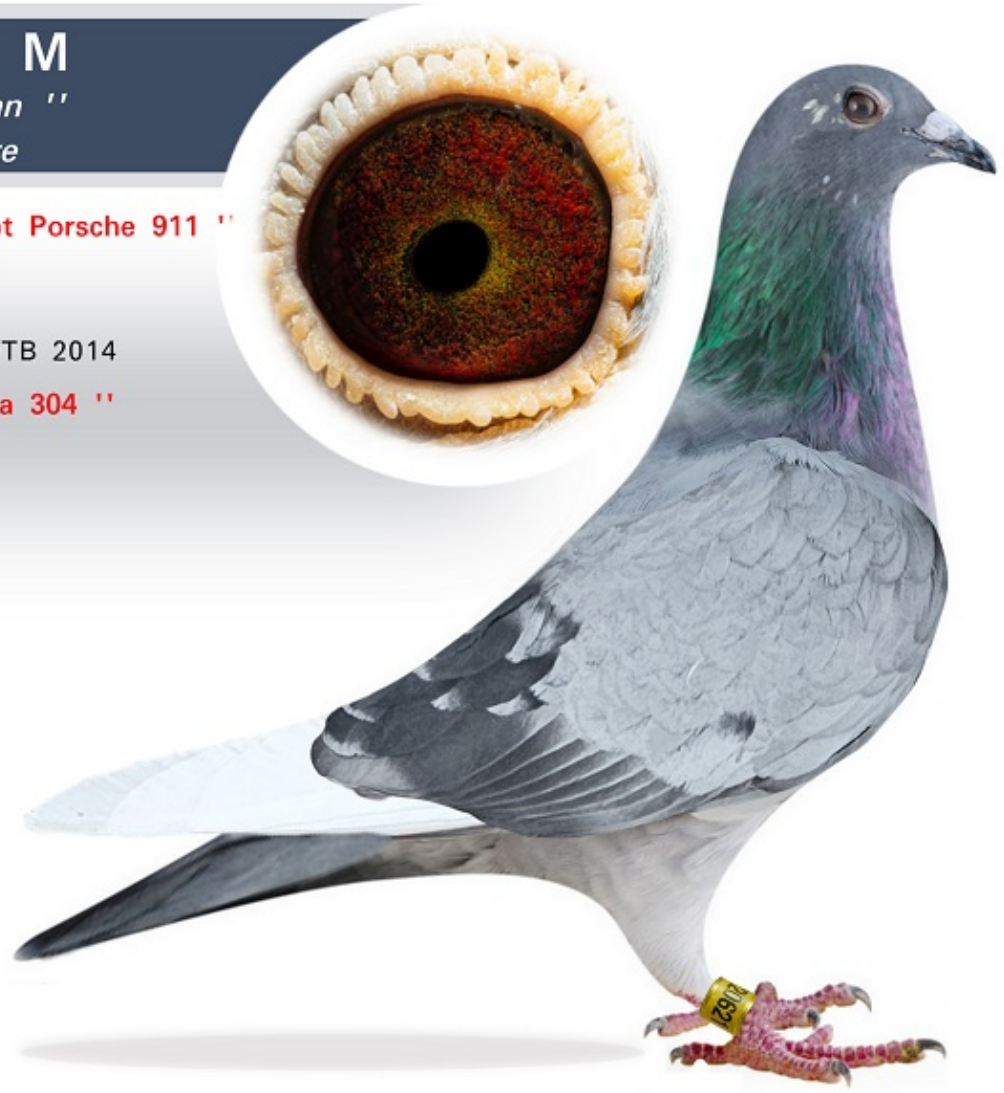

Porsche x Sister Finn

Mascul RO-24-720621

Crescator/Grower: St?nescu & Dobre

Culoare/Color: Albastru P.A.

Culoare Ochi/Eye Color: Galben

Categorie/Category: Viteza, Demifond

RO 24-720621 M

" Porsche x Sister Finn "

Original Stanescu Dobre

Fiu BE 19-4185232 " Nepot Porsche 911 "

5 National Ace KBDB 2015

Nepot Esme

1 National Ace WHZB&TBOTB 2014

Fiu BE 22-4198254 " Mama 304 "

1 / 467 p. 421 km

2 / 2513 p. 226 km

27 / 1169 p. 269 km

Voiajor.net

Pédigree Pigeon: RO 24-720621

RO 24-720621

STANESCU-DOBRE

BE 19-4185232 C

PORSCHE 911 JUNIOR
PIPA ELITE CENTER

NEPOT PORSCHE 911
5 NAT.ACE KBDB 15
ESMEE
1 NAT ACE WHZB &
TBOTB 2014
1 NPO CHALONS

FULL SISTER FINN
TOM VAN GAVER

MOTHER 2033304/24
1.421.KM.467p
2.226.KM.2513p
27.269.KM.1169p
59.134.KM.951p
VER EXCLUSIVE.ONE
OF THE LAST
CHILDREN OF THE
FAMOUS FINN PAIR
THAT WILL BE FOR
SALE IN ONLINE
AUCTION.DIRECT
DAUGHTER FROM THE
FAMOUS FINN
PAIR.THIS PAIR IS