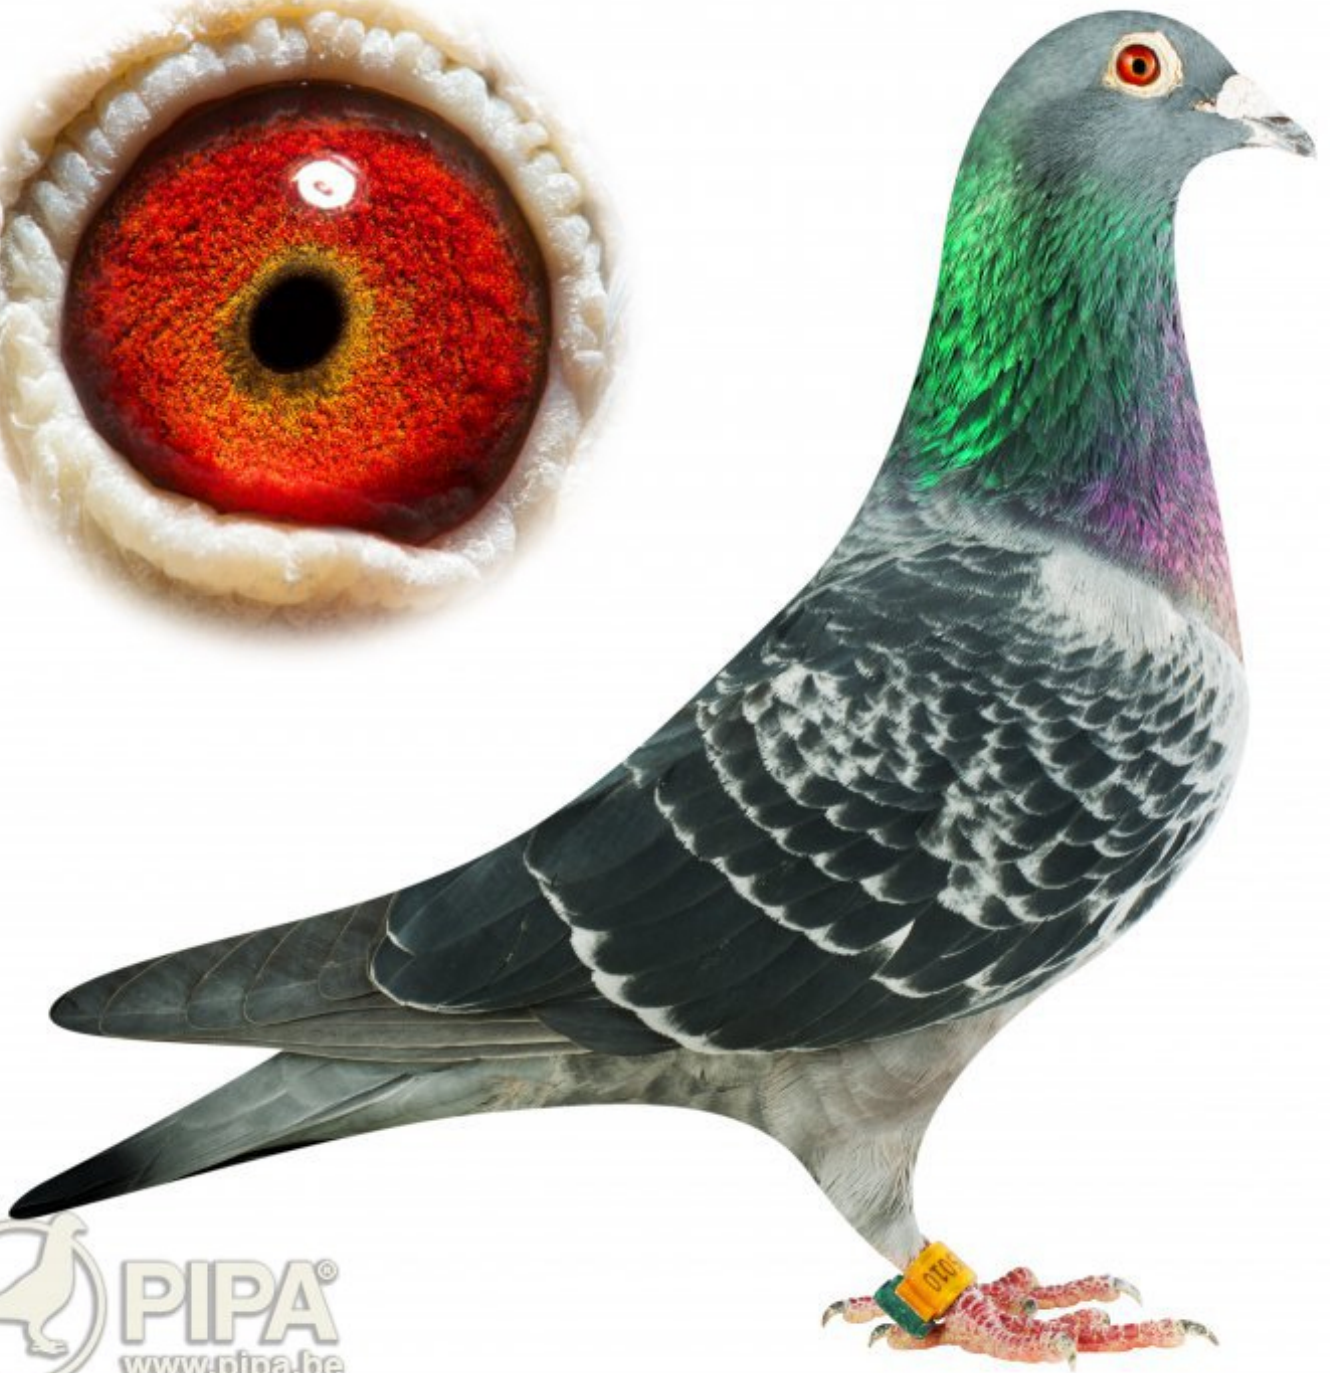

PIPA®
www.pipa.be