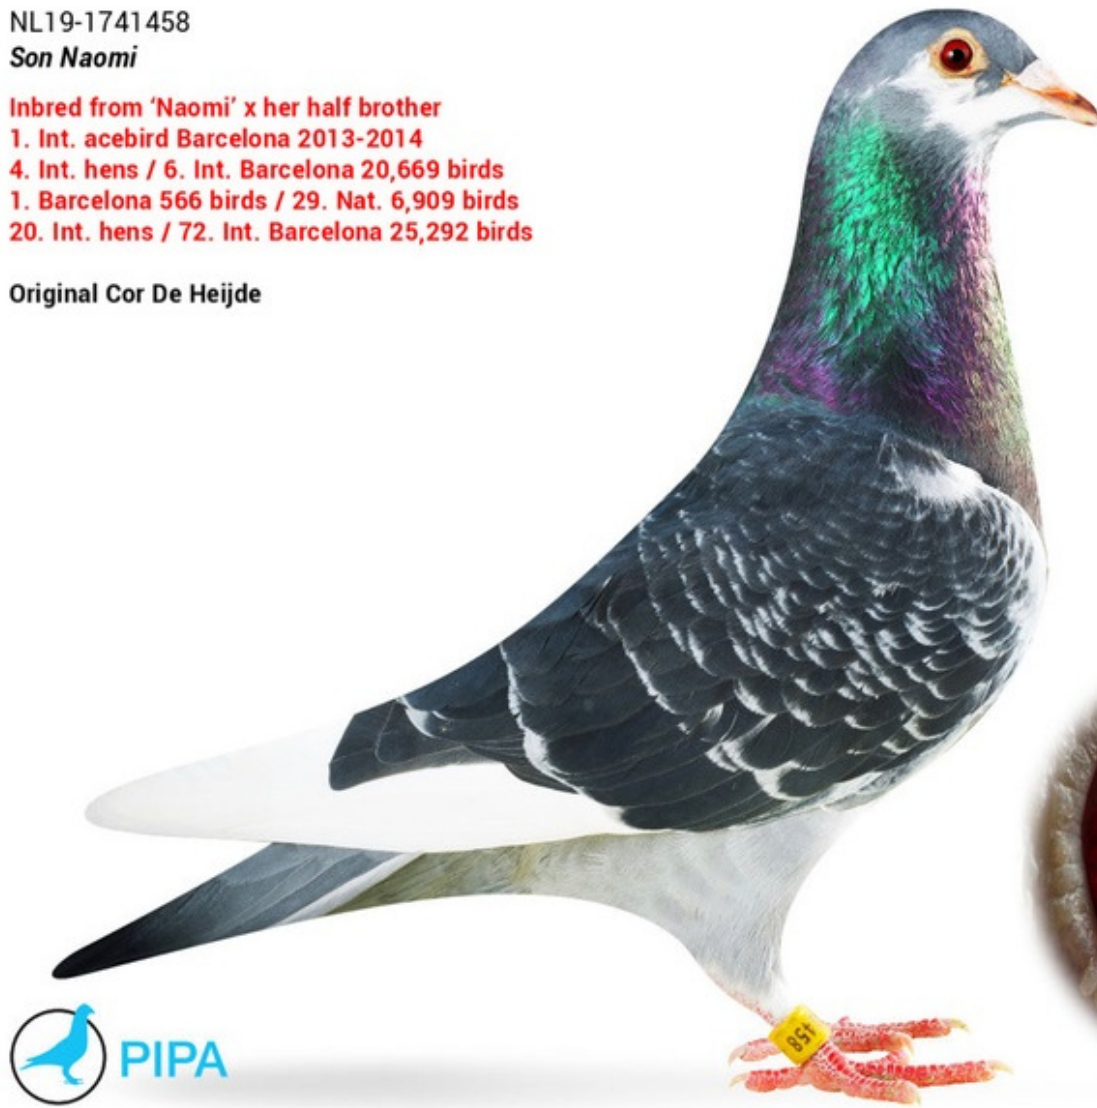

NL 10-3054650

C. de Heijde
Made (NL)

NL19-1741458

Son Naomi

Inbred from 'Naomi' x her half brother

1. Int. acebird Barcelona 2013-2014

4. Int. hens / 6. Int. Barcelona 20,669 birds

1. Barcelona 566 birds / 29. Nat. 6,909 birds

20. Int. hens / 72. Int. Barcelona 25,292 birds

Original Cor De Heijde

BE20-4226649

Inbred Superbreeder 649

Father is '115 Son Superbreeder'

78. Nat. Souillac 4,056 birds

He is son of 'Superbreeder 214'

star breeder of the Meirlaen team