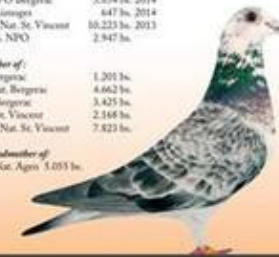

MOOI GRIJSJE NL11-3025039 ♀

Mother of:

Grandmother of:

34. Nat. Agos 5,033 bc