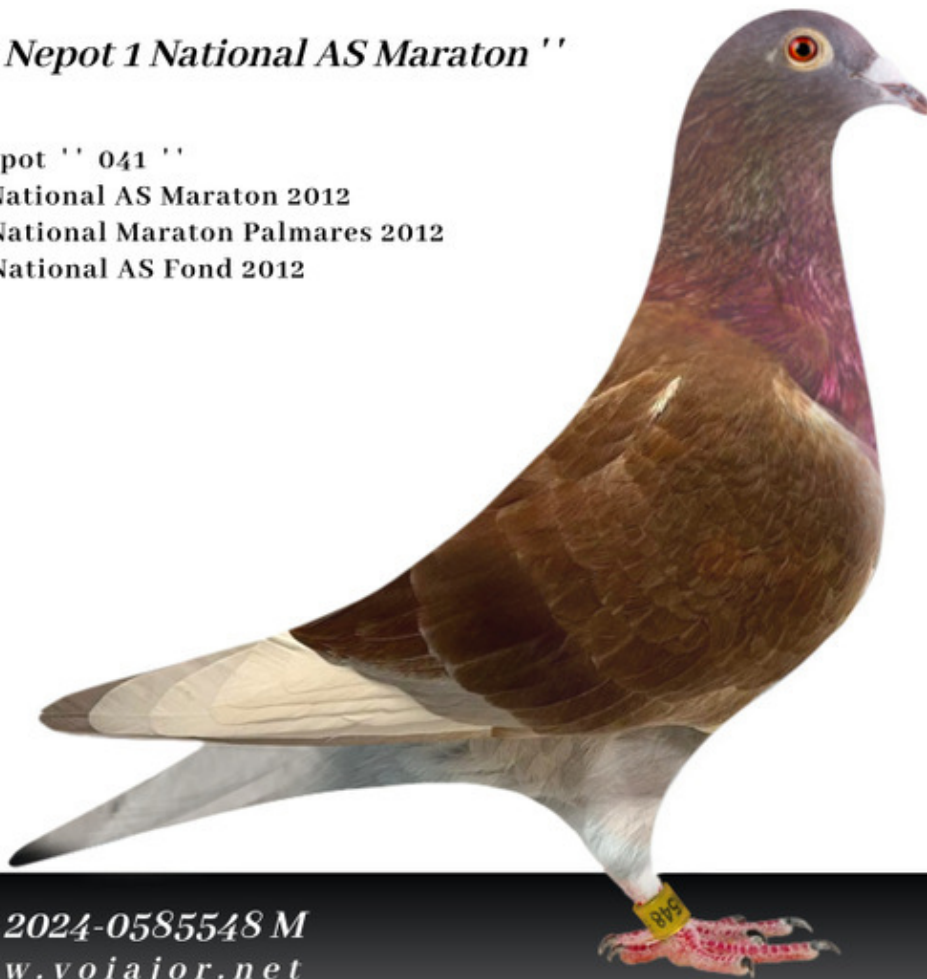

Nepot 1 Nat. AS Maraton

Mascul RO-24-0585548

Crescator/Grower: T?taru Eugen ?i Gabriel

Culoare Ochi/Eye Color: Galben

Culoare/Color: Rosu P.A.

Categorie/Category: Fond, Maraton

'' Nepot 1 National AS Maraton ''

Nepot '' 041 ''

1 National AS Maraton 2012

2 National Maraton Palmares 2012

3 National AS Fond 2012

*RO 2024-0585548 M
www.voiajor.net*

*Tataru Eugen si Gabriel
Galati - Romania*

Tataru Eugen si Gabriel
Galati str. Razboieni nr.
81
+40740395118
ultraseugen@yahoo.com