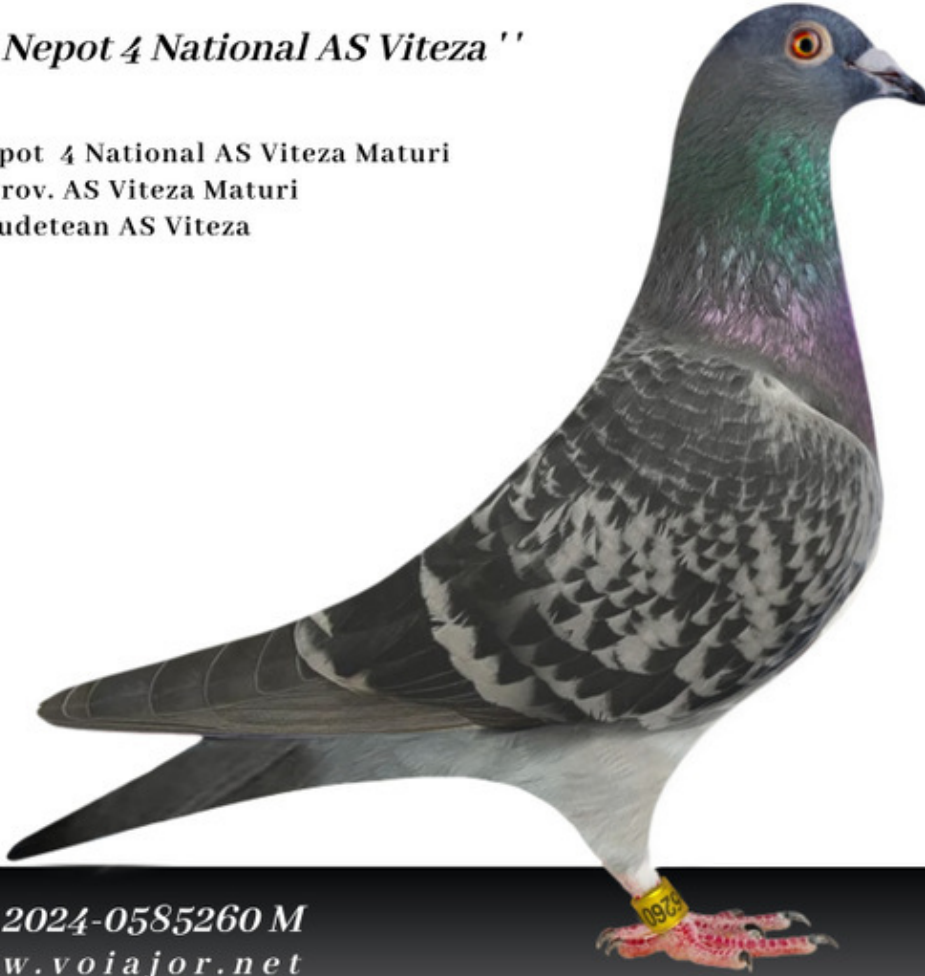

Nepot 4 Nat. AS Viteza

Mascul RO-24-0585260

Crescator/Grower: T?taru Eugen ?i Gabriel Culoare Ochi/Eye Color: Galben

Culoare/Color: Solzat

Categorie/Category: Fond, Maraton

" Nepot 4 National AS Viteza "

Nepot 4 National AS Viteza Maturi
1 Prov. AS Viteza Maturi
1 Judetean AS Viteza

RO 2024-0585260 M
www.voiajor.net

Tataru Eugen si Gabriel
Galati - Romania

**RO 22-1108760 M**

Negru
Tataru Eugen si Gabriel
Nepoata Olympic Lampo
1 Nat best yearling
Cat. A Short Distance
2 Nat Olympic bird Budap
esta'15
2 Nat cat G yearling
3 Nat As Pigeons cat A
Short Distance
1 Gold ring FCI '14

RO 24-0585260 M

Gut
Tataru Eugen si Gabriel

RO 20-536593 F

Neagra "Negruta"
Tataru Eugen su Gabriel
2021 zb si cls 5 etp
de viteza fiind tardiva
Loc 13/2437p. 864 Km
Medinay 1077 Km. Cls
Loc 14/Centru Plopeni
Loc 20/z 5 Berlin Int.
1412 Km. 2023

IT 15-061190 M

Negru "Lampo Jr."
Alessandro Anfossi
Tata la: RO 19-339185
Loc 5/1569p 142 Km
10 etp cls in 2021
Loc 1/1363p 659 Km
21 min avans!!!de loc 2
RO 21-719004
Loc 23 SF 360 Km Volovat
Bunicu la: RO 18-057332
Loc 7/zona 4
Madona Nat 1327 Km!!
Tataru Eugen si Gabriel