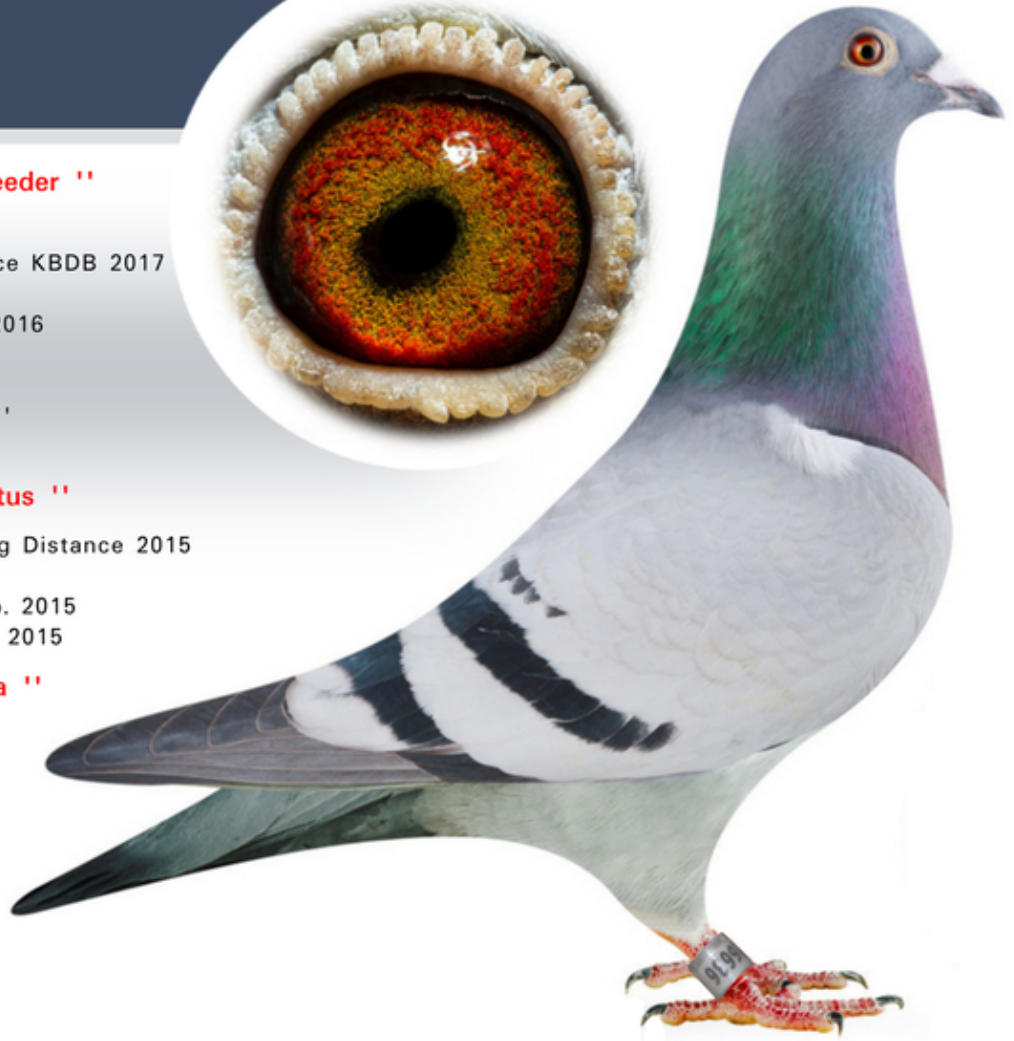

BE 20-4226636

" Fiica Superbreeder "
Original Etienne Meirlaen

Fiica BE 11-4312214 " Superbreeder "

- total lui " Provincial Pau "
- 3 National Ace Extrem Long Distance KBDB 2017
- 7 National Perpignan 4620 p.
- 10 National Extrem Long Distance 2016
- 16 Olympiade Ace Brussels
- 11 National Pau 1661 p.
- total lui " Provincial St. Vincent "
- 2 National St. Vincent

Nepoata FR 12-294562 " Invinctus "

- 1 European Ace Pigeon Extrem Long Distance 2015
- 5 International Pau 9052 p. 2015
- 15 International St. Vincent 10737 p. 2015
- 21 International Perpignan 15954 p. 2015

Nepoata BE 15-4240121 " Mona "

- 1 Club Agen 129 p.
- 1 Provincial Agen 717 p.
- 6 National Agen 2932 p.
- 4 International Hens Agen 2016