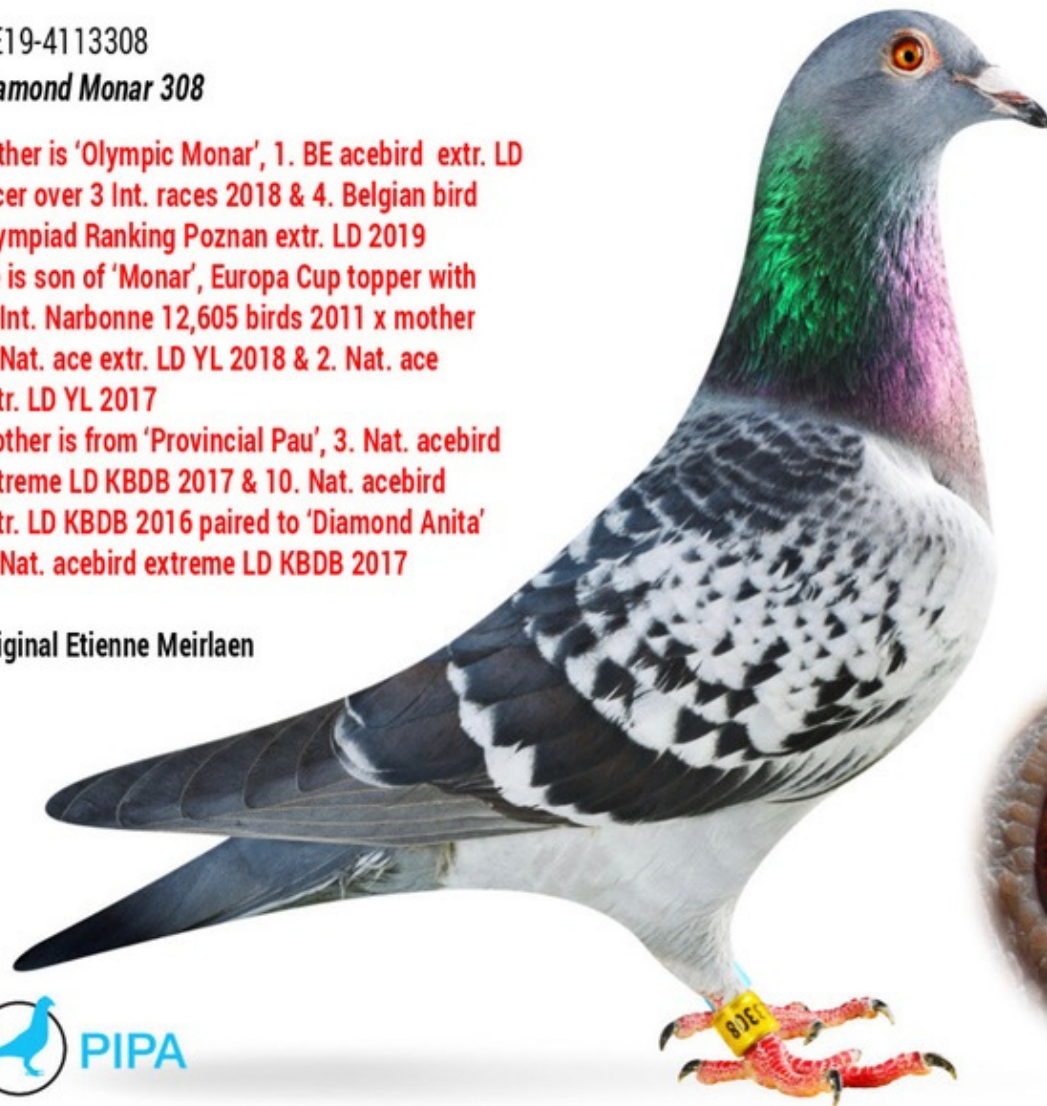

BE19-4113308

Diamond Monar 308

Father is 'Olympic Monar', 1. BE acebird extr. LD racer over 3 Int. races 2018 & 4. Belgian bird Olympiad Ranking Poznan extr. LD 2019

He is son of 'Monar', Europa Cup topper with 1. Int. Narbonne 12,605 birds 2011 x mother 1. Nat. ace extr. LD YL 2018 & 2. Nat. ace extr. LD YL 2017

Mother is from 'Provincial Pau', 3. Nat. acebird extreme LD KBDB 2017 & 10. Nat. acebird extr. LD KBDB 2016 paired to 'Diamond Anita' 1. Nat. acebird extreme LD KBDB 2017

Original Etienne Meirlaen