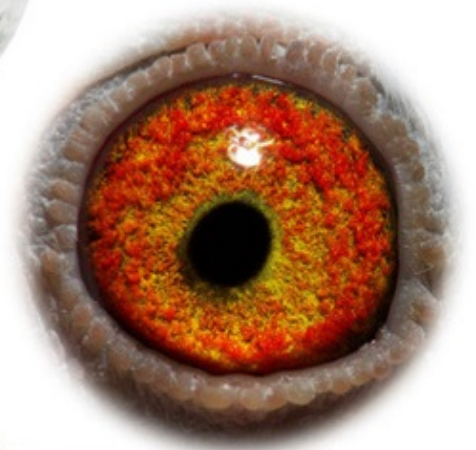

BE19-4113308

Diamond Monar 308

Father is 'Olympic Monar', 1. BE acebird extr. LD racer over 3 Int. races 2018 & 4. Belgian bird Olympiad Ranking Poznan extr. LD 2019

He is son of 'Monar', Europa Cup topper with 1. Int. Narbonne 12,605 birds 2011 x mother 1. Nat. ace extr. LD YL 2018 & 2. Nat. ace extr. LD YL 2017

Mother is from 'Provincial Pau', 3. Nat. acebird extreme LD KBDB 2017 & 10. Nat. acebird extr. LD KBDB 2016 paired to 'Diamond Anita' 1. Nat. acebird extreme LD KBDB 2017

Original Etienne Meirlaen