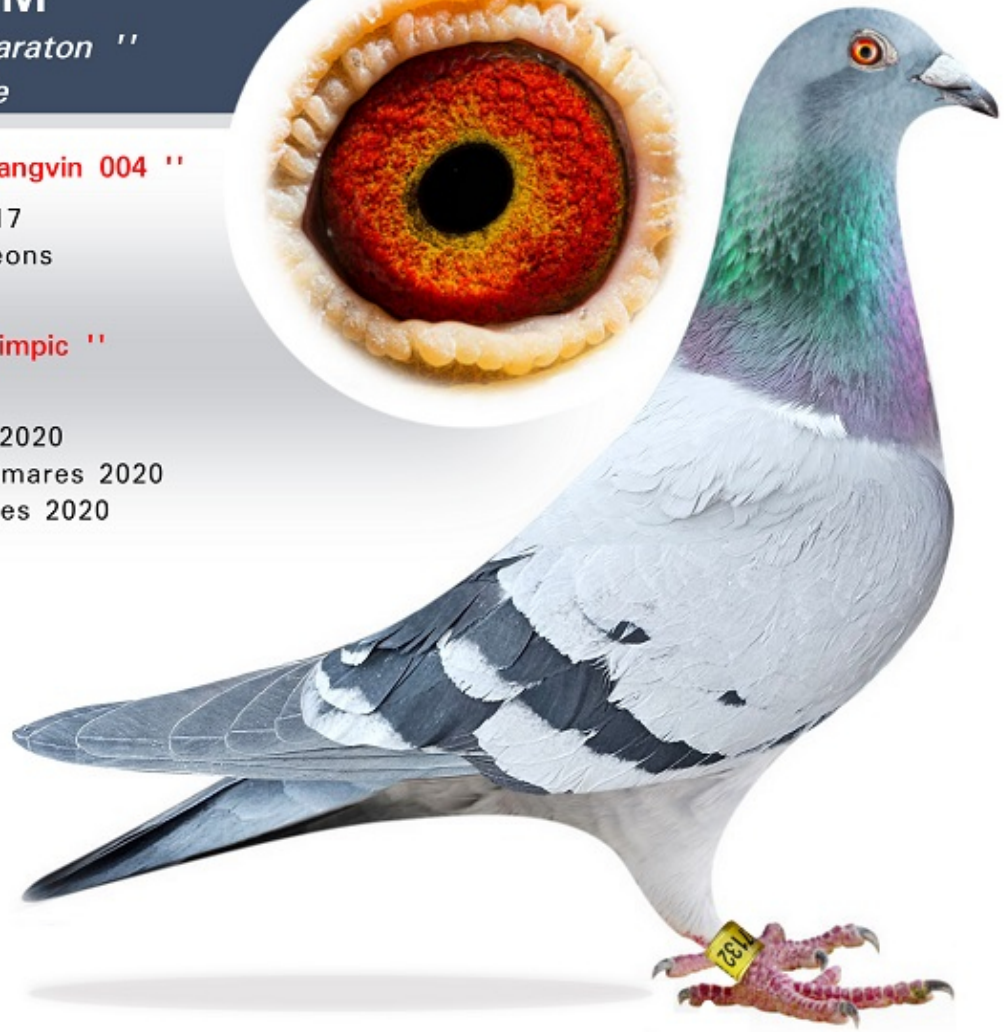

Nepot 3 Olympic Maraton

Mascul RO-24-27132

Crescator/Grower: Vochin George

Culoare/Color: Albastru

Culoare Ochi/Eye Color: Galben

Categorie/Category: Maraton

RO 24-27132 M

" Nepot 3 Olympic Maraton "
Original Vochin George

Fiu RO 22-175346 " Consangvin 004 "

1 National AS Maraton 2017
Tatal lui 1 World Best Pigeons
1 / 15 732 p. Birzai

Fiu NL 9331458 " Fiica Olympic "

3 Olympic Maraton 2020
2 National Fond Palmares 2020
2 National AS Maraton Palmares 2020
4 National Maraton Palmares 2020

Voiajor.net