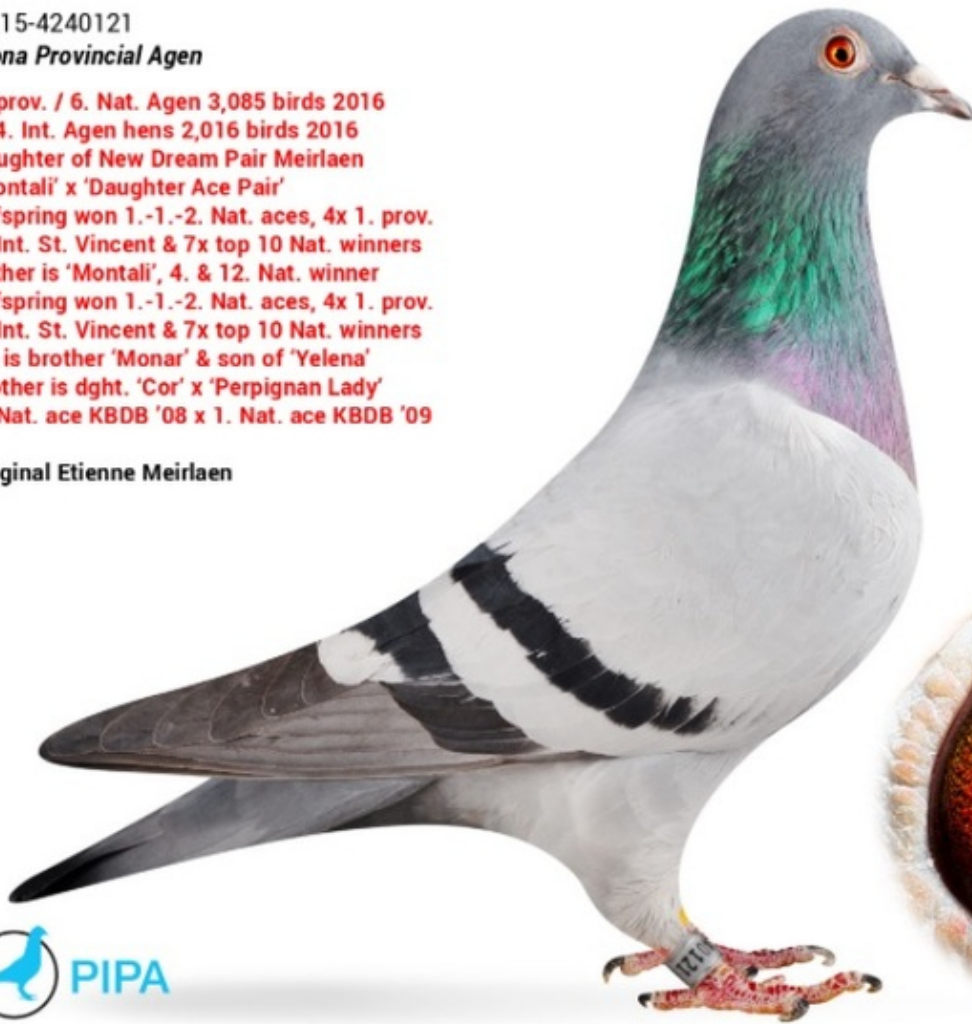

♀ BE15-4240121

< Previous

1. PROV. & 6. NAT. AGEN! Dght New Dream Pair Montali x Dght Ace Pair

PIPA Exclusive

BE15-4240121

Mona Provincial Agen

1. prov. / 6. Nat. Agen 3,085 birds 2016
= 4. Int. Agen hens 2,016 birds 2016
Daughter of New Dream Pair Meirlaen
'Montali' x 'Daughter Ace Pair'
Offspring won 1.-1.-2. Nat. aces, 4x 1. prov.
1. Int. St. Vincent & 7x top 10 Nat. winners
Father is 'Montali', 4. & 12. Nat. winner
Offspring won 1.-1.-2. Nat. aces, 4x 1. prov.
1. Int. St. Vincent & 7x top 10 Nat. winners
He is brother 'Monar' & son of 'Yelena'
Mother is dght. 'Cor' x 'Perpignan Lady'
1. Nat. ace KBDB '08 x 1. Nat. ace KBDB '09

Original Etienne Meirlaen

☆ 2 **Son Silke**
♂ NL18-1542258

Zeus x Silke! 18. Nat. Barcelona '16 x 3. Int. Narbonne '16

PIPA Exclusive

'Son Silke'

NL18-1542258

Father is 'Zeus', 18. Nat. Barcelona 2016

He also won 101.-194.-242.-688. Nat.

Mother is 'Silke', top hen

2. Int. Narbonne YL / 3. Nat. 2016

She also won 137.-157.-157.-631. Nat.

Original Jelle Jellema

'Superbreeder 214'

♂ BE11-4312214

direct son of Monar

(Grand)father of superstars