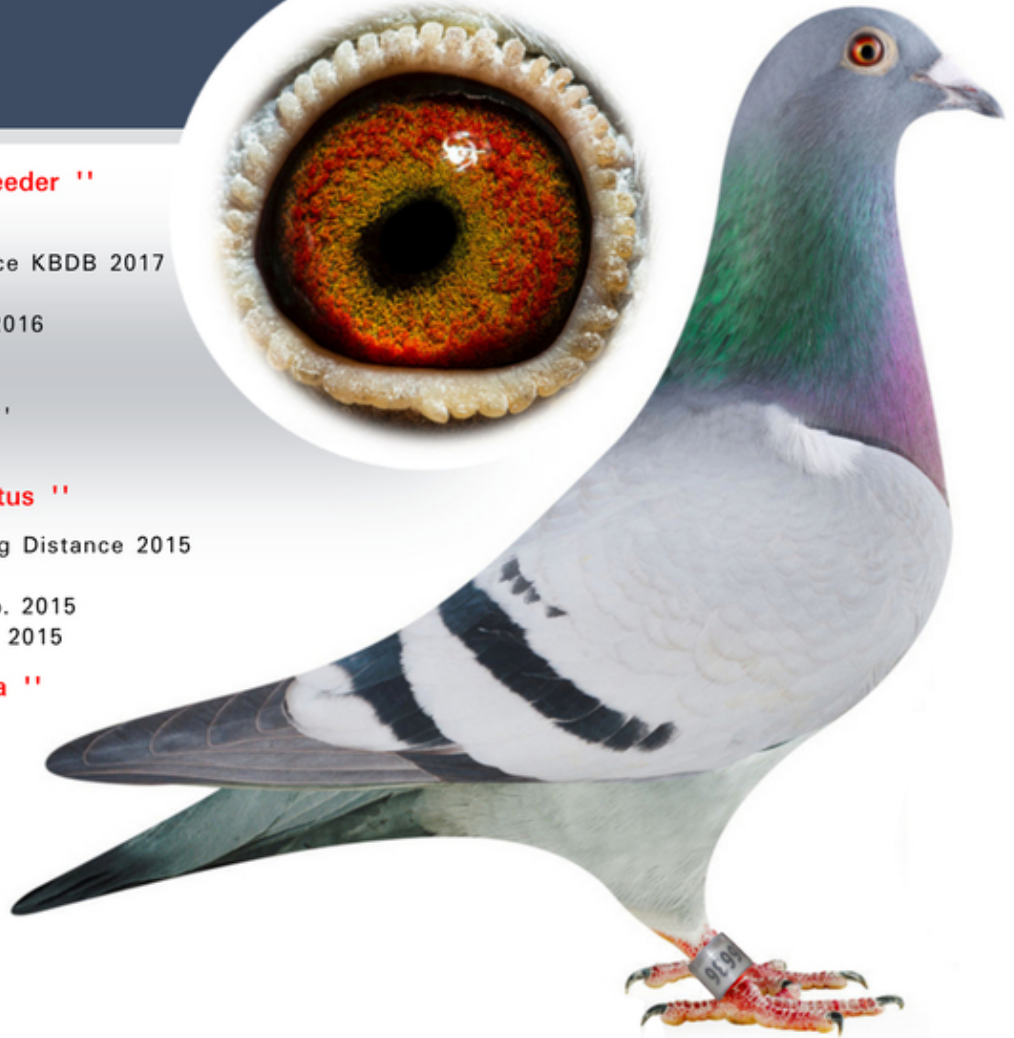

BE 20-4226636

" Fiica Superbreeder "
Original Etienne Meirlaen

Fiica BE 11-4312214 " Superbreeder "

- total lui " Provincial Pau "
- 3 National Ace Extrem Long Distance KBDB 2017
- 7 National Perpignan 4620 p.
- 10 National Extrem Long Distance 2016
- 16 Olympiade Ace Brussels
- 11 National Pau 1661 p.
- total lui " Provincial St. Vincent "
- 2 National St. Vincent

Nepoata FR 12-294562 " Invinctus "

- 1 European Ace Pigeon Extrem Long Distance 2015
- 5 International Pau 9052 p. 2015
- 15 International St. Vincent 10737 p. 2015
- 21 International Perpignan 15954 p. 2015

Nepoata BE 15-4240121 " Mona "

- 1 Club Agen 129 p.
- 1 Provincial Agen 717 p.
- 6 National Agen 2932 p.
- 4 International Hens Agen 2016