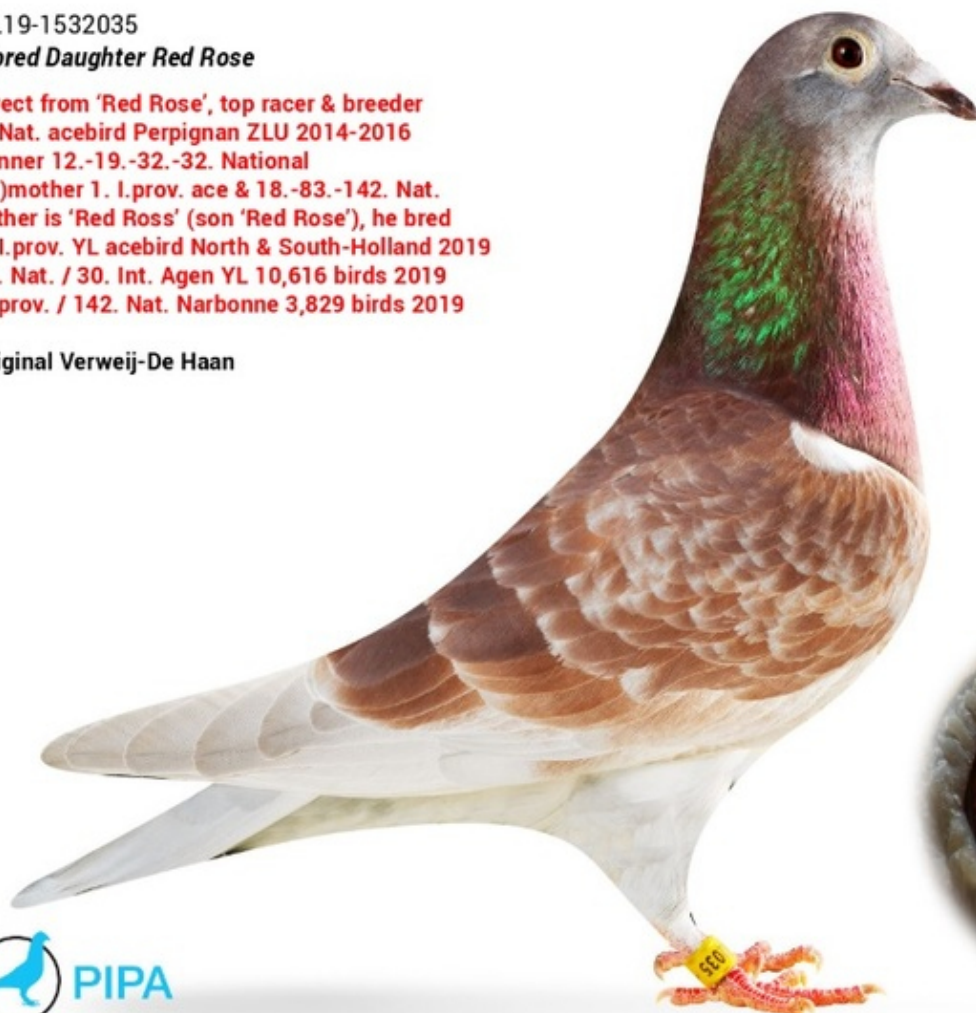

NL19-1532035

Inbred Daughter Red Rose

Direct from 'Red Rose', top racer & breeder

1. Nat. acebird Perpignan ZLU 2014-2016

Winner 12.-19.-32.-32. National

(g.)mother 1. I.prov. ace & 18.-83.-142. Nat.

Father is 'Red Ross' (son 'Red Rose'), he bred

1. I.prov. YL acebird North & South-Holland 2019

18. Nat. / 30. Int. Agen YL 10,616 birds 2019

9. prov. / 142. Nat. Narbonne 3,829 birds 2019

Original Verweij-De Haan