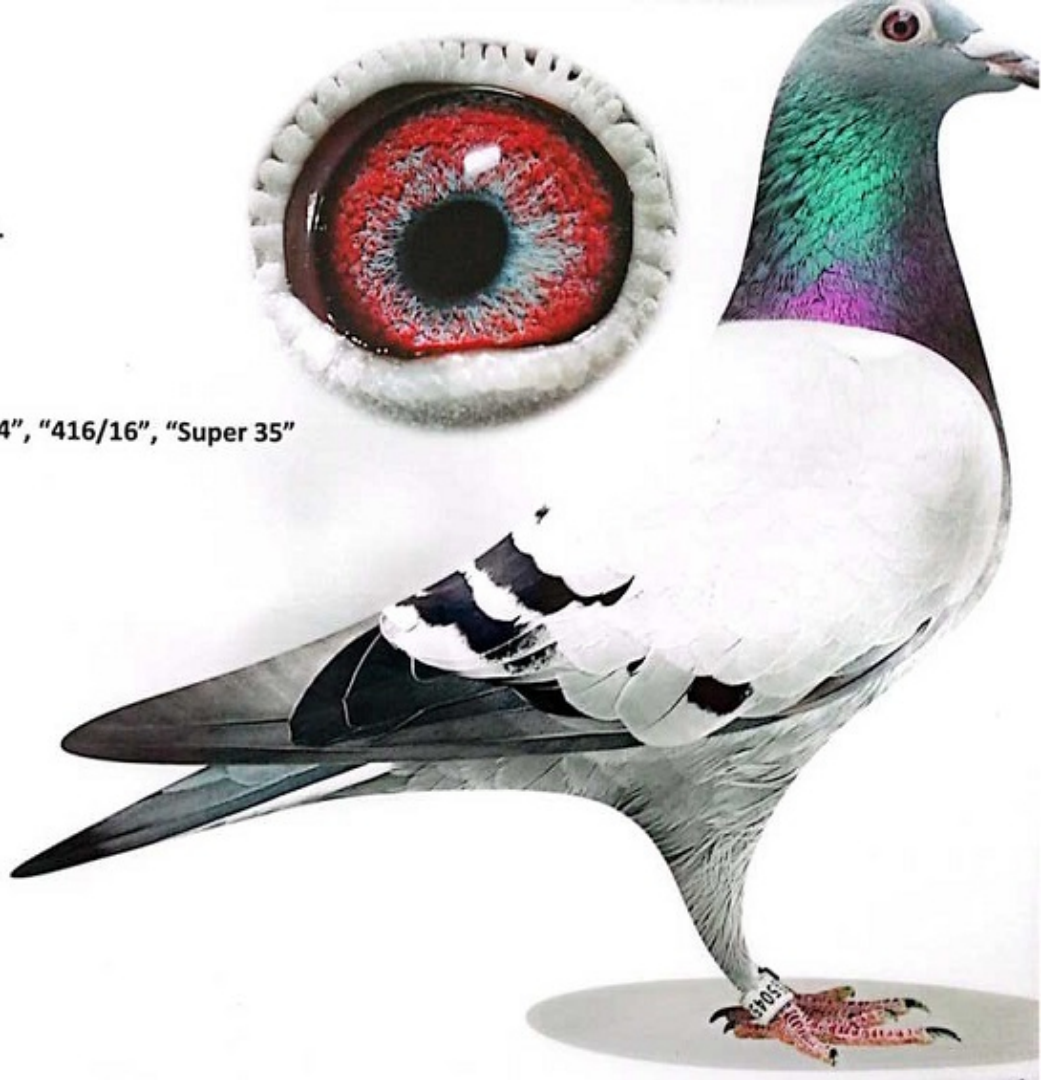

BE14-958 is very good breeder

**Mother: BE13-2174645**

14 Nat Barcelona 7693p.

39 Nat Agen 3180p.

40 Internat Barcelona 17729p.

Grdght 16 Nat Barcelona

CS Pigeon photography  
0032 477 99 40 22

**Dght 14 Nat Barcelona**  
**B5045361-20**